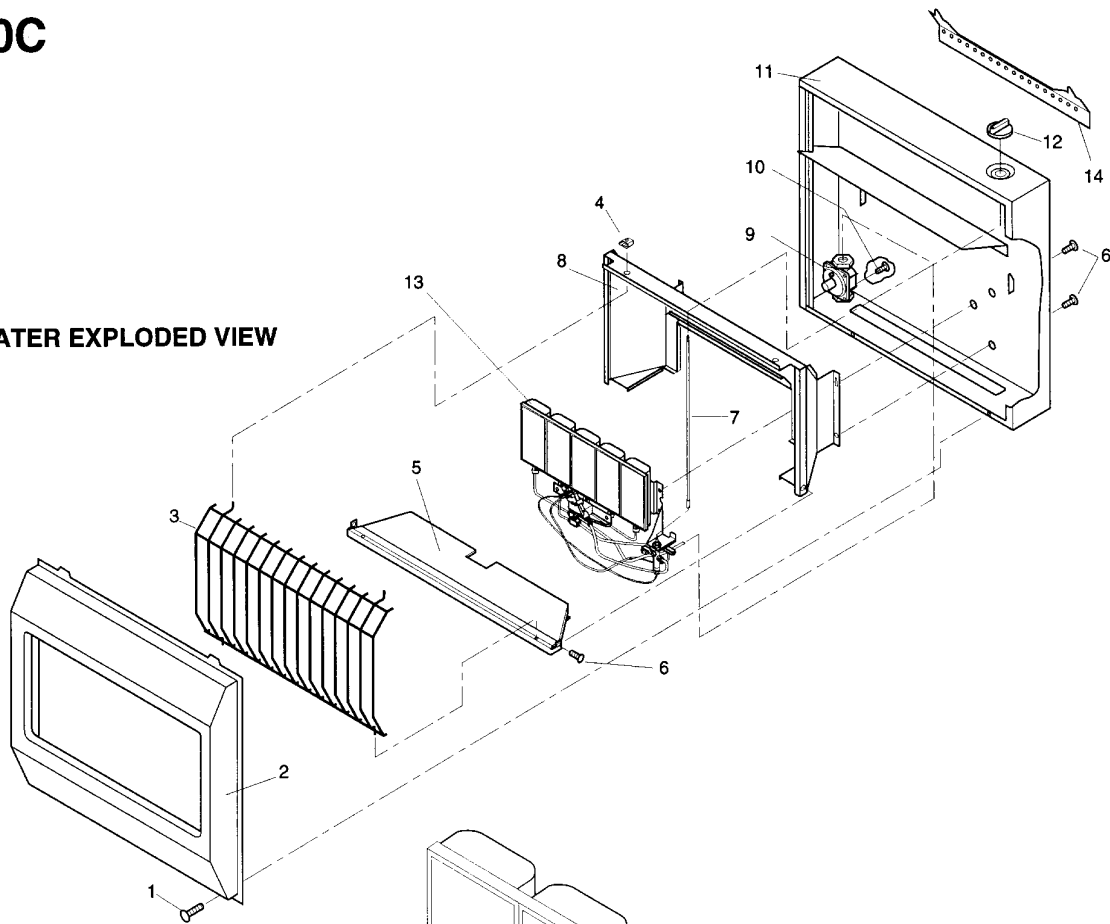

GAS RESIDENTIAL HEATER
Illustrated Parts List

Comfort Glow
CGN30C

IMPORTANT: Do not use key numbers when ordering service parts. Always order components by part number and description. Include model and serial numbers.

KEY NO.	PART NUMBER	DESCRIPTION	QTY.
1	098304-01	Screw, #10 x 3/8"	2
2	098742-04	Front Panel	1
3	098238-07	Grill Guard	1
4	101108-01	Clip-Grill Guard	2
5	098198-04	Apron	1
6	M11084-26	Screw, #10 x 3/8"	9
7	098462-01	Control Rod Assembly	1
8	098457-02	Reflector Assembly	1
9	098867-05	Regulator	1
10	M11084-38	Screw, #8 x 3/8"	2
11	098456-02	Cabinet Assembly	1
12	098324-01	Control Knob	1
13	See Detail	Burner Assembly	1
13-1	099218-02	Burner	1
13-2	098508-01	Valve Retainer Nut	1
13-3	099056-02	Injector	5
13-4	099052-01	Tubing-Valve to plaque B & D	1
13-5	099053-01	Tubing-Valve to plaque C	1
13-6	099057-01	Pressure Tap Fitting	1
13-7	099054-01	Tubing-Valve to plaque A & E	1
13-8	098932-06	Control Valve	1
13-9	099051-02	Inlet Tubing	1
13-10	099045-01	Pilot Tubing-Valve to regulator	1
13-11	099059-01	ODS/Pilot	1
13-12	M11084-37	Screw, #8 x 1/4"	5
13-13	099047-01	Pilot Tubing-Regulator to pilot	1
13-14	099058-01	Male Connector	1
13-15	099964-01	Pilot Regulator	1
13-16	M11084-26	Screw, #10 x 3/8"	2
13-17	098593-01	Thermocouple	1
13-18	098594-01	Ignitor Electrode	1
14	099066-01	Mounting Bracket	1
PARTS AVAILABLE - NOT SHOWN			
	098465-01	Control Position Label	1
	099491-06	Operating Instructions Decal	1
	099434-01	Owner's Manual	1

CGN30C

HEATER EXPLODED VIEW

ODS/PILOT

BURNER ASSEMBLY