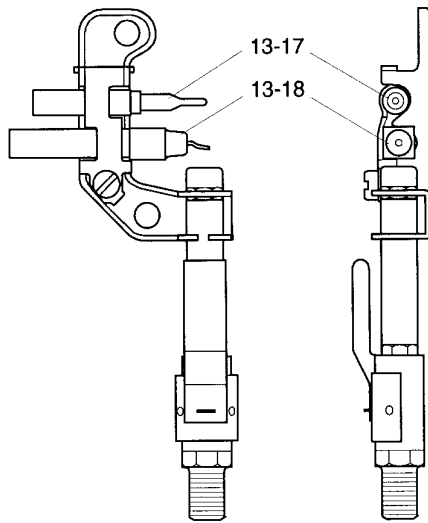

GAS RESIDENTIAL HEATER
Illustrated Parts List

Comfort Glow
CGN30C

IMPORTANT: Do not use key numbers when ordering service parts. Always order components by part number and description. Include model and serial numbers.

KEY NO.	PART NUMBER	DESCRIPTION	QTY.
1	098304-01	Screw, #10 x 3/8"	2
2	098742-04	Front Panel	1
3	098238-07	Grill Guard	1
4	101108-01	Clip-Grill Guard	2
5	098198-04	Apron	1
6	M11084-26	Screw, #10 x 3/8"	9
7	098462-01	Control Rod Assembly	1
8	098457-02	Reflector Assembly	1
9	098867-05	Regulator	1
10	M11084-38	Screw, #8 x 3/8"	2
11	098456-02	Cabinet Assembly	1
12	098324-01	Control Knob	1
13	See Detail	Burner Assembly	1
13-1	099218-02	Burner	1
13-2	098508-01	Valve Retainer Nut	1
13-3	099056-02	Injector	5
13-4	099052-01	Tubing-Valve to plaque B & D	1
13-5	099053-01	Tubing-Valve to plaque C	1
13-6	099057-01	Pressure Tap Fitting	1
13-7	099054-01	Tubing-Valve to plaque A & E	1
13-8	098932-06	Control Valve	1
13-9	099051-02	Inlet Tubing	1
13-10	099045-01	Pilot Tubing-Valve to regulator	1
13-11	099059-01	ODS/Pilot	1
13-12	M11084-37	Screw, #8 x 1/4"	5
13-13	099047-01	Pilot Tubing-Regulator to pilot	1
13-14	099058-01	Male Connector	1
13-15	099964-01	Pilot Regulator	1
13-16	M11084-26	Screw, #10 x 3/8"	2
13-17	098593-01	Thermocouple	1
13-18	098594-01	Ignitor Electrode	1
14	099066-01	Mounting Bracket	1
PARTS AVAILABLE - NOT SHOWN			
	098465-01	Control Position Label	1
	099491-06	Operating Instructions Decal	1
	099434-01	Owner's Manual	1

CGN30C

HEATER EXPLODED VIEW

ODS/PILOT

BURNER ASSEMBLY