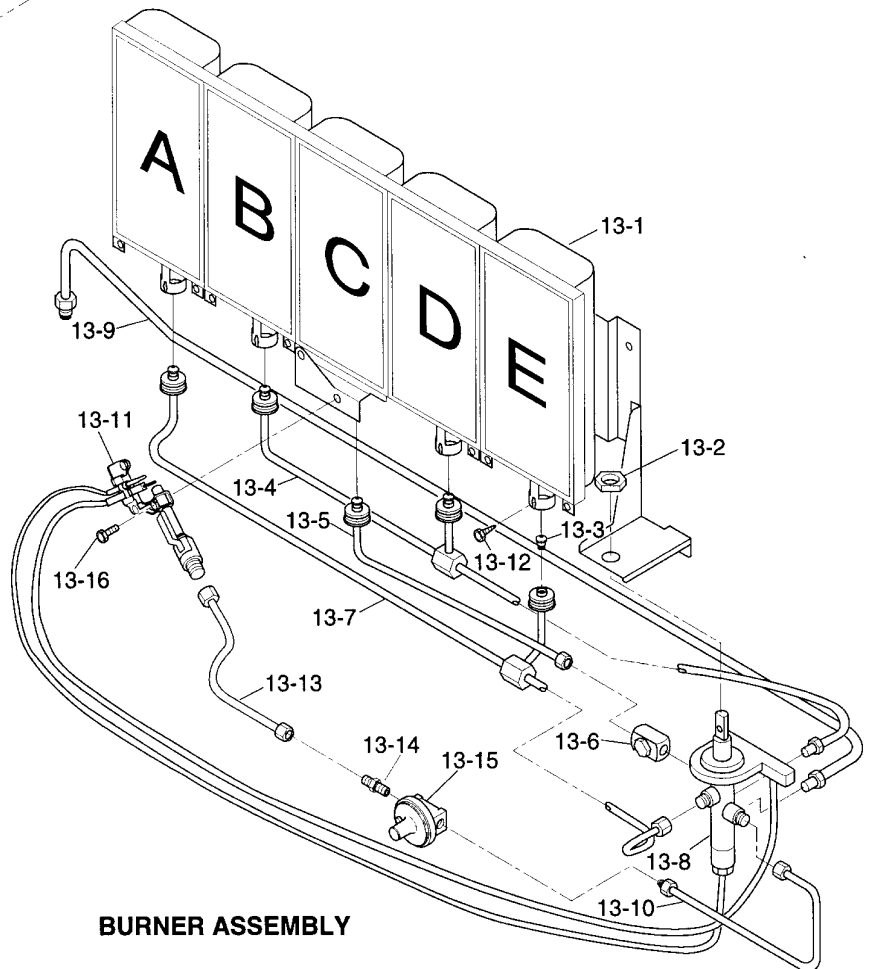

GAS RESIDENTIAL HEATER
Illustrated Parts List

Comfort Glow
CGN30C

IMPORTANT: Do not use key numbers when ordering service parts. Always order components by part number and description. Include model and serial numbers.

KEY NO.	PART NUMBER	DESCRIPTION	QTY.
1	098304-01	Screw, #10 x 3/8"	2
2	098742-04	Front Panel	1
3	098238-07	Grill Guard	1
4	101108-01	Clip-Grill Guard	2
5	098198-04	Apron	1
6	M11084-26	Screw, #10 x 3/8"	9
7	098462-01	Control Rod Assembly	1
8	098457-02	Reflector Assembly	1
9	098867-05	Regulator	1
10	M11084-38	Screw, #8 x 3/8"	2
11	098456-02	Cabinet Assembly	1
12	098324-01	Control Knob	1
13	See Detail	Burner Assembly	1
13-1	099218-02	Burner	1
13-2	098508-01	Valve Retainer Nut	1
13-3	099056-02	Injector	5
13-4	099052-01	Tubing-Valve to plaque B & D	1
13-5	099053-01	Tubing-Valve to plaque C	1
13-6	099057-01	Pressure Tap Fitting	1
13-7	099054-01	Tubing-Valve to plaque A & E	1
13-8	098932-06	Control Valve	1
13-9	099051-02	Inlet Tubing	1
13-10	099045-01	Pilot Tubing-Valve to regulator	1
13-11	099059-01	ODS/Pilot	1
13-12	M11084-37	Screw, #8 x 1/4"	5
13-13	099047-01	Pilot Tubing-Regulator to pilot	1
13-14	099058-01	Male Connector	1
13-15	099964-01	Pilot Regulator	1
13-16	M11084-26	Screw, #10 x 3/8"	2
13-17	098593-01	Thermocouple	1
13-18	098594-01	Ignitor Electrode	1
14	099066-01	Mounting Bracket	1
PARTS AVAILABLE - NOT SHOWN			
	098465-01	Control Position Label	1
	099491-06	Operating Instructions Decal	1
	099434-01	Owner's Manual	1

CGN30C

HEATER EXPLODED VIEW

ODS/PILOT

BURNER ASSEMBLY