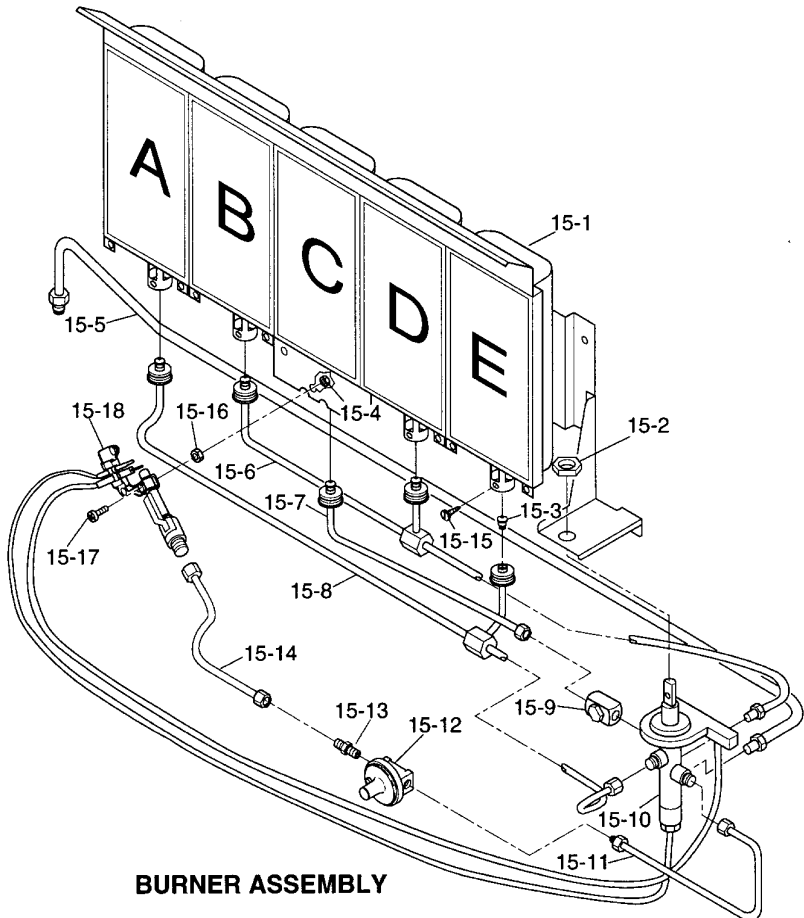

GAS RESIDENTIAL HEATER
Illustrated Parts List

Comfort Glow
CGN30

IMPORTANT: Do not use key numbers when ordering service parts. Always order components by part number and description. Include model and serial numbers.

KEY NO.	PART NUMBER	DESCRIPTION	QTY.
1	098304-01	Screw, #10 x 3/8"	2
2	098742-04	Front Panel	1
3	098238-07	Grill Guard Assembly	1
4	101108-01	Clip-Grill Guard	2
5	098198-04	Apron	1
6	M11084-37	Screw, #8 x 1/4"	2
7	098462-01	Rod Coupling	1
8	098325-01	Roll Pin, .09 x 3/8"	2
9	098462-01	Control Rod	1
10	098457-04	Reflector Assembly	1
11	098867-05	Regulator	1
12	M11084-38	Screw, #8 x 3/8"	2
13	098456-02	Cabinet Assembly	1
14	098324-01	Control Knob	1
15	See Detail	Burner Assembly	1
15-1	099091-01	Burner	1
15-2	098508-01	Valve Retainer Nut	1
15-3	099056-02	Injector	5
15-4	097384-01	Nut, #10-24	2
15-5	099051-02	Inlet Tubing	1
15-6	099052-01	Tubing-Valve to plaque B & D	1
15-7	099053-01	Tubing-Valve to plaque C	1
15-8	099054-01	Tubing-Valve to plaque A & E	1
15-9	099057-01	Pressure Tap Fitting	1
15-10	098932-06	Control Valve	1
15-11	099045-01	Pilot Tubing-Valve to regulator	1
15-12	099964-01	Pilot Regulator	1
15-13	099058-01	Male Connector	1
15-14	099047-01	Pilot Tubing-Regulator to pilot	1
15-15	M11084-37	Screw, #8 x 1/4"	5
15-16	NPC-4C	Nut	2
15-17	098861-02	Screw, #10-24 x 1/2"	2
15-18	099059-01	ODS/Pilot Assembly	1
15-19	098593-01	Thermocouple	1
15-20	098594-01	Ignitor Electrode	1
16	M11084-26	Screw, #10 x 3/8"	7
17	099066-01	Mounting Bracket	1
PARTS AVAILABLE - NOT SHOWN			
	098466-01	Operating Instructions Label	1
	098465-01	Control Position Label	1

HEATER EXPLODED VIEW

ODS/PILOT ASSEMBLY

BURNER ASSEMBLY

IPL
099304-01
REV. B 1/96