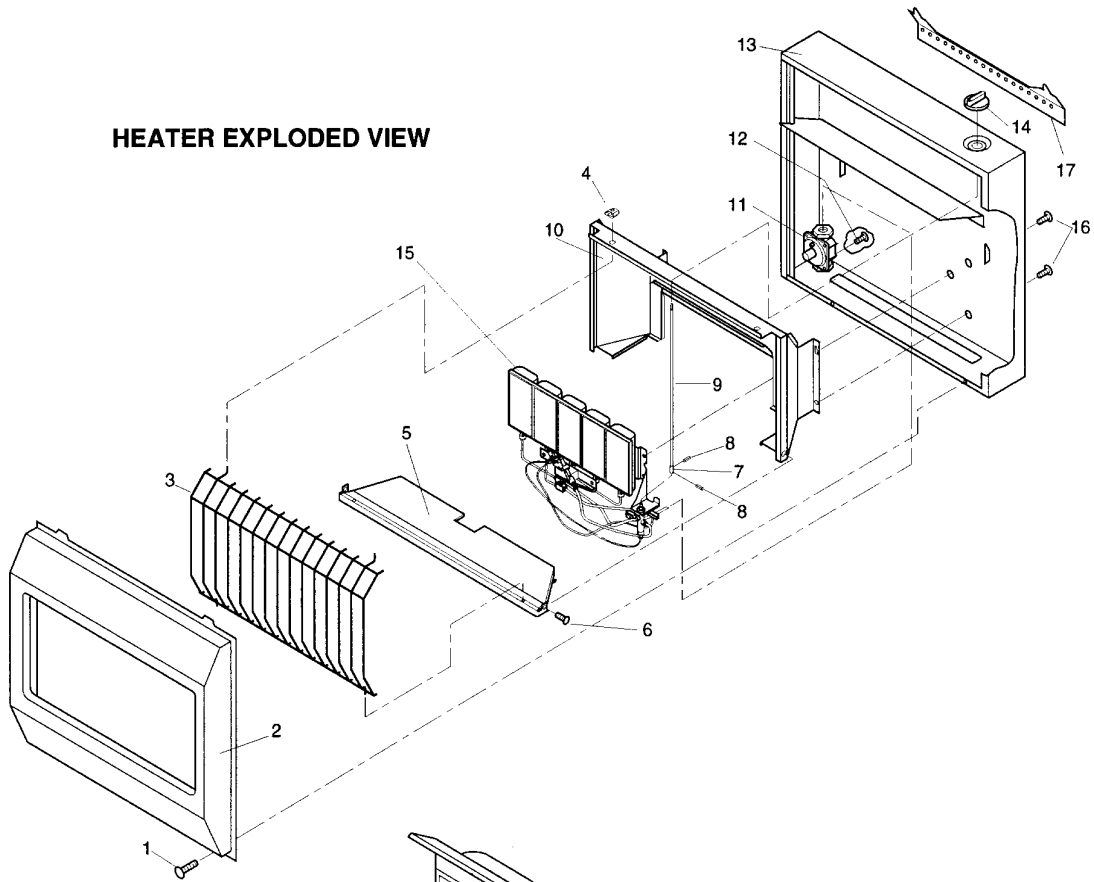

GAS RESIDENTIAL HEATER
Illustrated Parts List

Comfort Glow
CGN30

IMPORTANT: Do not use key numbers when ordering service parts. Always order components by part number and description. Include model and serial numbers.

KEY NO.	PART NUMBER	DESCRIPTION	QTY.
1	098304-01	Screw, #10 x 3/8"	2
2	098742-04	Front Panel	1
3	098238-07	Grill Guard Assembly	1
4	101108-01	Clip-Grill Guard	2
5	098198-04	Apron	1
6	M11084-37	Screw, #8 x 1/4"	2
7	098462-01	Rod Coupling	1
8	098325-01	Roll Pin, .09 x 3/8"	2
9	098462-01	Control Rod	1
10	098457-04	Reflector Assembly	1
11	098867-05	Regulator	1
12	M11084-38	Screw, #8 x 3/8"	2
13	098456-02	Cabinet Assembly	1
14	098324-01	Control Knob	1
15	See Detail	Burner Assembly	1
15-1	099091-01	Burner	1
15-2	098508-01	Valve Retainer Nut	1
15-3	099056-02	Injector	5
15-4	097384-01	Nut, #10-24	2
15-5	099051-02	Inlet Tubing	1
15-6	099052-01	Tubing-Valve to plaque B & D	1
15-7	099053-01	Tubing-Valve to plaque C	1
15-8	099054-01	Tubing-Valve to plaque A & E	1
15-9	099057-01	Pressure Tap Fitting	1
15-10	098932-06	Control Valve	1
15-11	099045-01	Pilot Tubing-Valve to regulator	1
15-12	099964-01	Pilot Regulator	1
15-13	099058-01	Male Connector	1
15-14	099047-01	Pilot Tubing-Regulator to pilot	1
15-15	M11084-37	Screw, #8 x 1/4"	5
15-16	NPC-4C	Nut	2
15-17	098861-02	Screw, #10-24 x 1/2"	2
15-18	099059-01	ODS/Pilot Assembly	1
15-19	098593-01	Thermocouple	1
15-20	098594-01	Ignitor Electrode	1
16	M11084-26	Screw, #10 x 3/8"	7
17	099066-01	Mounting Bracket	1
PARTS AVAILABLE - NOT SHOWN			
	098466-01	Operating Instructions Label	1
	098465-01	Control Position Label	1

HEATER EXPLODED VIEW

ODS/PILOT ASSEMBLY

BURNER ASSEMBLY

IPL
099304-01
REV. B 1/96