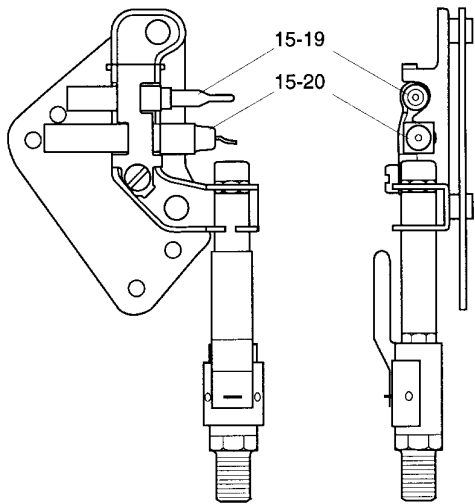

GAS RESIDENTIAL HEATER
Illustrated Parts List

Comfort Glow
CGN30

IMPORTANT: Do not use key numbers when ordering service parts. Always order components by part number and description. Include model and serial numbers.

KEY NO.	PART NUMBER	DESCRIPTION	QTY.
1	098304-01	Screw, #10 x 3/8"	2
2	098742-04	Front Panel	1
3	098238-07	Grill Guard Assembly	1
4	101108-01	Clip-Grill Guard	2
5	098198-04	Apron	1
6	M11084-37	Screw, #8 x 1/4"	2
7	098462-01	Rod Coupling	1
8	098325-01	Roll Pin, .09 x 3/8"	2
9	098462-01	Control Rod	1
10	098457-04	Reflector Assembly	1
11	098867-05	Regulator	1
12	M11084-38	Screw, #8 x 3/8"	2
13	098456-02	Cabinet Assembly	1
14	098324-01	Control Knob	1
15	See Detail	Burner Assembly	1
15-1	099091-01	Burner	1
15-2	098508-01	Valve Retainer Nut	1
15-3	099056-02	Injector	5
15-4	097384-01	Nut, #10-24	2
15-5	099051-02	Inlet Tubing	1
15-6	099052-01	Tubing-Valve to plaque B & D	1
15-7	099053-01	Tubing-Valve to plaque C	1
15-8	099054-01	Tubing-Valve to plaque A & E	1
15-9	099057-01	Pressure Tap Fitting	1
15-10	098932-06	Control Valve	1
15-11	099045-01	Pilot Tubing-Valve to regulator	1
15-12	099964-01	Pilot Regulator	1
15-13	099058-01	Male Connector	1
15-14	099047-01	Pilot Tubing-Regulator to pilot	1
15-15	M11084-37	Screw, #8 x 1/4"	5
15-16	NPC-4C	Nut	2
15-17	098861-02	Screw, #10-24 x 1/2"	2
15-18	099059-01	ODS/Pilot Assembly	1
15-19	098593-01	Thermocouple	1
15-20	098594-01	Ignitor Electrode	1
16	M11084-26	Screw, #10 x 3/8"	7
17	099066-01	Mounting Bracket	1
PARTS AVAILABLE - NOT SHOWN			
	098466-01	Operating Instructions Label	1
	098465-01	Control Position Label	1

HEATER EXPLODED VIEW

ODS/PILOT ASSEMBLY

BURNER ASSEMBLY

IPL
099304-01
REV. B 1/96