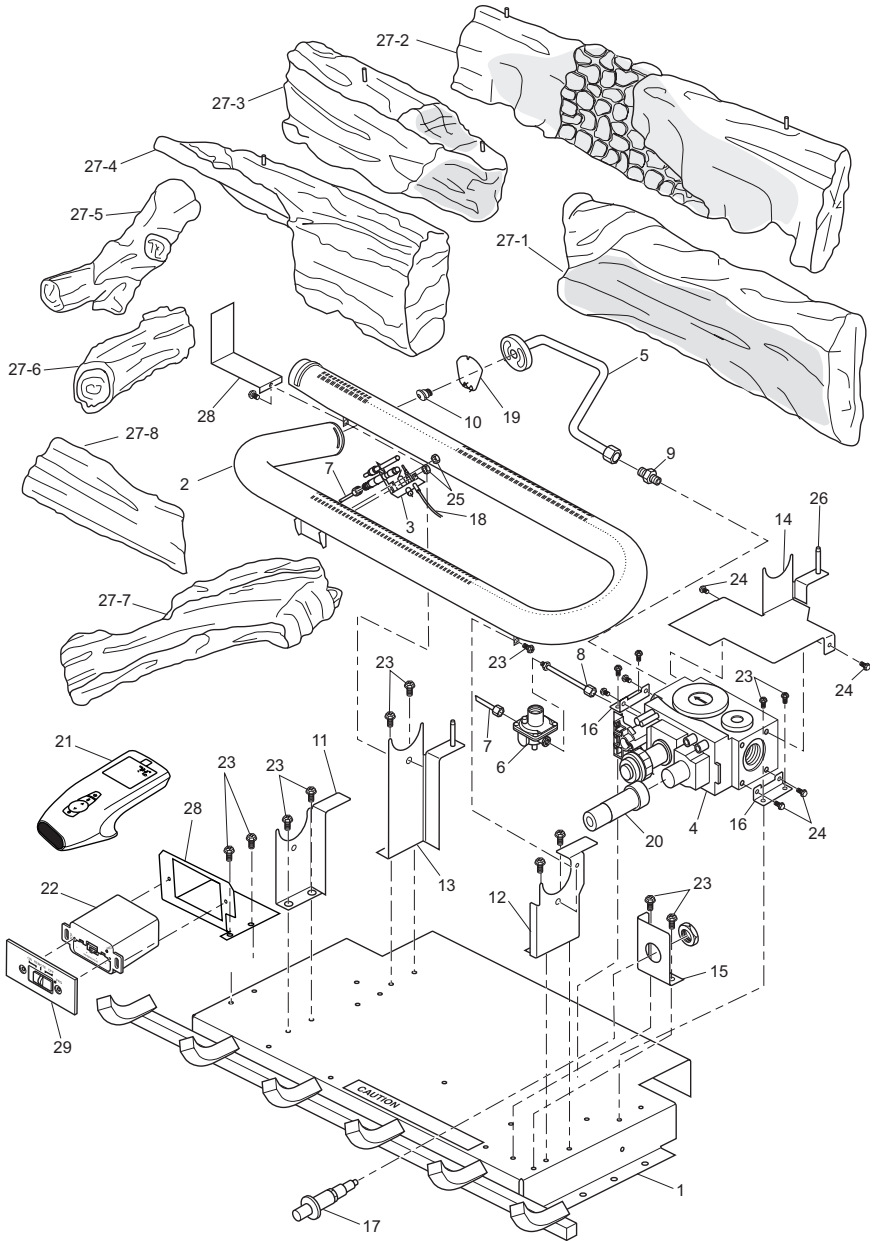

# PARTS

MODELS LDL3930NRB AND LDL3930PRB

## PARTS

This list contains replaceable parts used in your heater. When ordering parts, follow the instructions listed under Replacement Parts on page 28 of this manual.

KEY NO.	PART NO.	DESCRIPTION	LDL3930NRB		QTY.
1	**	Low Profile Base Assembly, Painted	•	•	1
2	102772-01	Dual Burner	•	•	1
3	PP231	ODS Pilot (Natural Gas)	•	•	1
	PP225	ODS Pilot (Propane/LP)	•	•	1
4	111440-03	Gas Valve	•	•	1
	111440-04	Gas Valve	•	•	1
5	111195-02	Outlet Tube	•	•	1
6	099918-02	Pilot Regulator	•	•	1
7	099387-12	Pilot Tube (Natural Gas)	•	•	1
8	100609-01	Pilot Tube	•	•	1
9	098264-02	Male Connector	•	•	1
10	099056-16	Injector (Natural Gas)	•	•	1
	099056-37	Injector (Propane/LP)	•	•	1
11	110790-01	Left Front Burner Bracket	•	•	1
12	110790-02	Right Front Burner Bracket	•	•	1
13	110790-03	Rear Burner Bracket	•	•	1
14	110790-04	Remote Burner Bracket	•	•	1
15	110793-01	Piezo Bracket	•	•	1
16	110792-01	Remote Bracket	•	•	2
17	102445-01	Piezo Ignitor Service Kit	•	•	1
18	098271-10	Ignitor Cable	•	•	1
19	111124-01	Burner Retainer Spring	•	•	1
20	103784-01	Pilot Knob Extension	•	•	1
21	121129-01	Proflame Remote Control	•	•	1
22	121129-02	Proflame Receiver	•	•	1
23	M11084-26	Screw, HWH AB 10-16 x 0.38	•	•	17
24	M12461-26	Screw, Hex SLT WSR, 10-32 x 0.38	•	•	6
25	098249-01	ODS Nut	•	•	2
26	108631-01	Screw, PPH B 10-16 x 1.00	•	•	2
27-1	111502-17	Rear Log	•	•	1
27-2	111502-14	Middle Log	•	•	1
27-3	111502-15	Left Front Log	•	•	1
27-4	111502-16	Right Front Log	•	•	1
27-5	111502-06	Left Front Crossover Log	•	•	1
27-6	111502-18	Back Crossover Log	•	•	1
27-7	111502-07	Right Front Crossover Log	•	•	1
27-8	111501-03	Control Cover Log	•	•	1
28	120657-02	Proflame Module Bracket	•	•	1
29	121129-03	Proflame Receiver Plate	•	•	1
<b>PARTS AVAILABLE — NOT SHOWN</b>					
	100563-01	Warning Plate	•	•	1
	103877-05	Lighting Instruction Plate	•	•	1
	GA6060	Lava Rock	•	•	1
	101137-02	Hardware Kit	•	•	1
	121129-04	Proflame Wiring Harness	•	•	1

\*\* Not a field replaceable part.