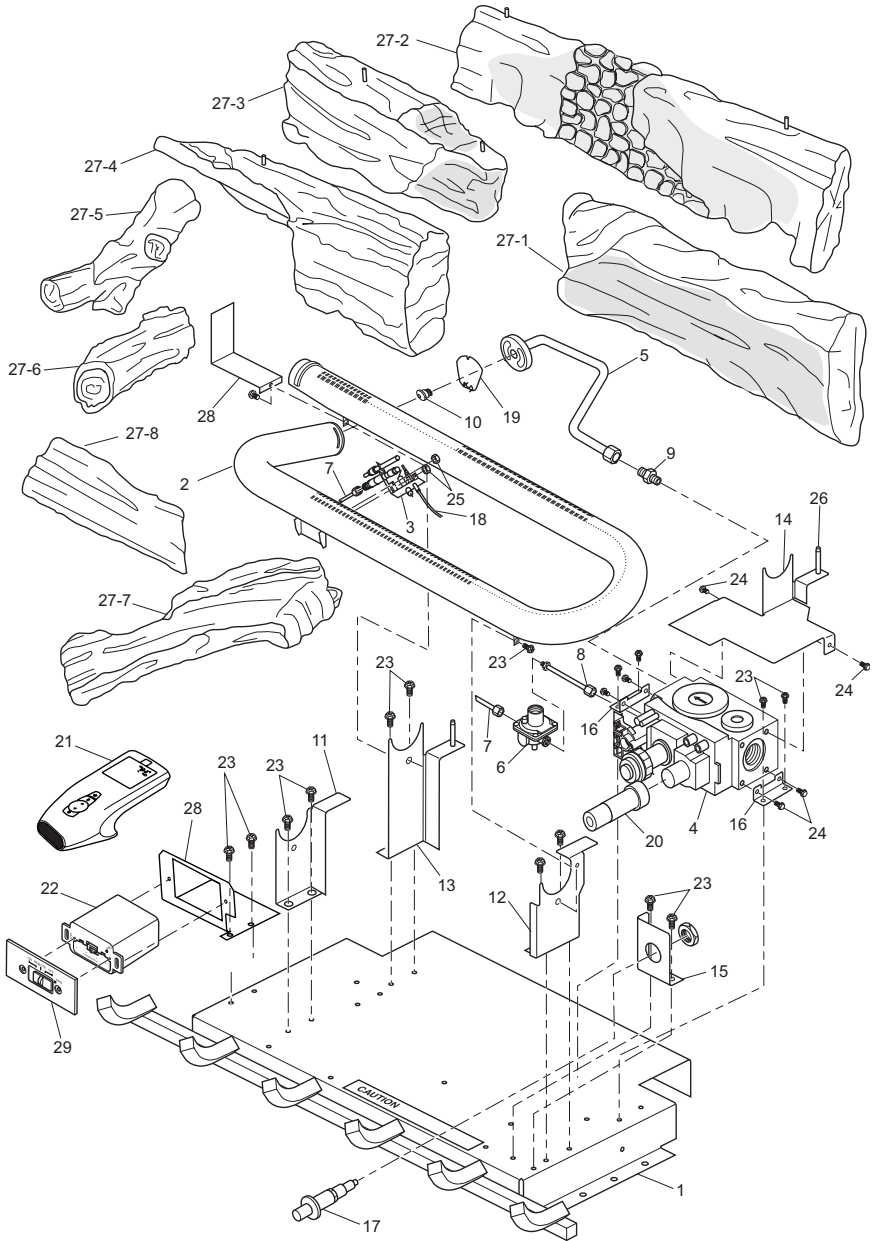

PARTS

MODELS LDL3930NRB AND LDL3930PRB

PARTS

This list contains replaceable parts used in your heater. When ordering parts, follow the instructions listed under Replacement Parts on page 28 of this manual.

KEY NO.	PART NO.	DESCRIPTION	LDL3930NRB		QTY.
1	**	Low Profile Base Assembly, Painted	•	•	1
2	102772-01	Dual Burner	•	•	1
3	PP231	ODS Pilot (Natural Gas)	•	•	1
	PP225	ODS Pilot (Propane/LP)	•	•	1
4	111440-03	Gas Valve	•	•	1
	111440-04	Gas Valve	•	•	1
5	111195-02	Outlet Tube	•	•	1
6	099918-02	Pilot Regulator	•	•	1
7	099387-12	Pilot Tube (Natural Gas)	•	•	1
8	100609-01	Pilot Tube	•	•	1
9	098264-02	Male Connector	•	•	1
10	099056-16	Injector (Natural Gas)	•	•	1
	099056-37	Injector (Propane/LP)	•	•	1
11	110790-01	Left Front Burner Bracket	•	•	1
12	110790-02	Right Front Burner Bracket	•	•	1
13	110790-03	Rear Burner Bracket	•	•	1
14	110790-04	Remote Burner Bracket	•	•	1
15	110793-01	Piezo Bracket	•	•	1
16	110792-01	Remote Bracket	•	•	2
17	102445-01	Piezo Ignitor Service Kit	•	•	1
18	098271-10	Ignitor Cable	•	•	1
19	111124-01	Burner Retainer Spring	•	•	1
20	103784-01	Pilot Knob Extension	•	•	1
21	121129-01	Proflame Remote Control	•	•	1
22	121129-02	Proflame Receiver	•	•	1
23	M11084-26	Screw, HWH AB 10-16 x 0.38	•	•	17
24	M12461-26	Screw, Hex SLT WSR, 10-32 x 0.38	•	•	6
25	098249-01	ODS Nut	•	•	2
26	108631-01	Screw, PPH B 10-16 x 1.00	•	•	2
27-1	111502-17	Rear Log	•	•	1
27-2	111502-14	Middle Log	•	•	1
27-3	111502-15	Left Front Log	•	•	1
27-4	111502-16	Right Front Log	•	•	1
27-5	111502-06	Left Front Crossover Log	•	•	1
27-6	111502-18	Back Crossover Log	•	•	1
27-7	111502-07	Right Front Crossover Log	•	•	1
27-8	111501-03	Control Cover Log	•	•	1
28	120657-02	Proflame Module Bracket	•	•	1
29	121129-03	Proflame Receiver Plate	•	•	1
PARTS AVAILABLE — NOT SHOWN					
	100563-01	Warning Plate	•	•	1
	103877-05	Lighting Instruction Plate	•	•	1
	GA6060	Lava Rock	•	•	1
	101137-02	Hardware Kit	•	•	1
	121129-04	Proflame Wiring Harness	•	•	1

** Not a field replaceable part.