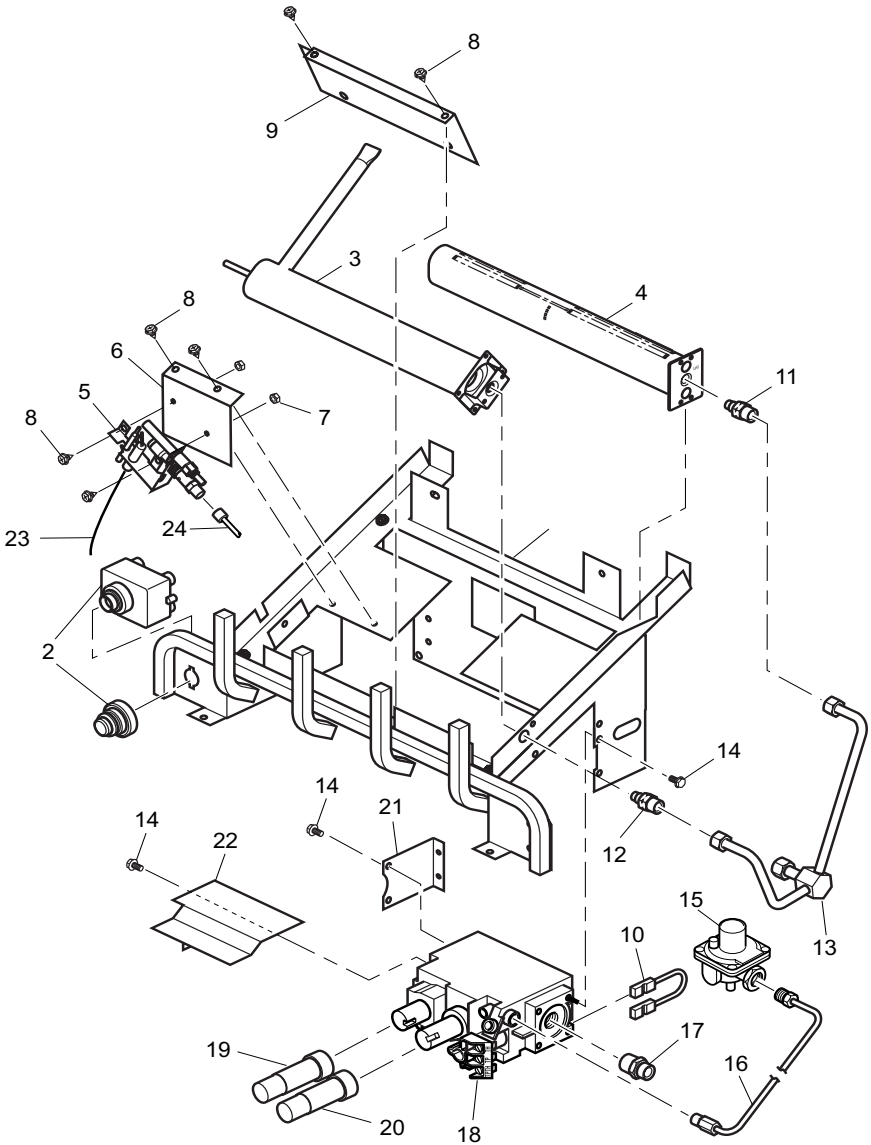

PARTS

MODELS CRB3624NR AND CRB3624PR

PARTS LIST

REMOTE-READY VARIABLE CONTROL MODELS

This list contains replaceable parts used in your heater. When ordering parts, follow the instructions listed under Replacement Parts on page 30 of this manual.

KEY NO.	PART NO.	DESCRIPTION	CRB3624NR		CRB3624PR		QTY.
1	**	Thermostat Remote Kit	•	•	•	•	1
2	111435-01	Electronic Ignitor	•	•	•	•	1
3	112465-02	Ramp Front Burner	•	•	•	•	1
4	113242-02	Ramp Back Burner Kit	•	•	•	•	1
5	PP231	O.D.S. Pilot, Natural Gas	•	•	•	•	1
	PP225	O.D.S. Pilot, Propane/LP Gas	•	•	•	•	1
6	112713-01	Pilot Bracket, Natural Gas	•	•	•	•	1
	112713-03	Pilot Bracket, Propane/LP Gas	•	•	•	•	1
7	098249-01	Nut, ODS	•	•	•	•	2
8	M11084-26	Screw	•	•	•	•	8
9	112782-02	Air Deflector Bracket	•	•	•	•	1
10	101480-12	Jumper Wire	•	•	•	•	1
11	101004-04	Rear Burner Injector, Natural	•	•	•	•	1
	101004-02	Rear Burner Injector, Propane/LP	•	•	•	•	1
12	101004-08	Front Burner Injector, Natural	•	•	•	•	1
	101004-06	Front Burner Injector, Propane/LP	•	•	•	•	1
13	112708-01	Remote Burner Tube	•	•	•	•	1
14	M12461-26	Screw	•	•	•	•	5
15	099918-02	Pilot Regulator, Natural Gas	•	•	•	•	1
16	099387-12	Pilot Tube, Natural Gas	•	•	•	•	1
	099387-09	Pilot Tube, Propane/LP	•	•	•	•	1
17	098264-02	Male Fitting	•	•	•	•	1
18	103781-01	Gas Control Valve (NG)	•	•	•	•	1
	103781-02	Gas Control Valve (LP)	•	•	•	•	1
19	103784-01	Control Knob Extension	•	•	•	•	1
20	103784-02	Flame Adjustment Knob Extension	•	•	•	•	1
21	111173-01	Remote Valve Bracket	•	•	•	•	1
22	112715-01	Remote Knob Heat Shield	•	•	•	•	1
23	098271-12	Ignitor Cable	•	•	•	•	1
24	099387-14	Pilot Tube, Natural Gas	•	•	•	•	1
PARTS AVAILABLE NOT SHOWN							
	112717-01CK	Remote Sensor Bracket	•	•	•	•	1
	100563-01	Warning Plate	•	•	•	•	1
	103877-01	Lighting Instruction Plate	•	•	•	•	1
	100639-02	Caution Decal	•	•	•	•	1
	101137-02	Hardware Kit	•	•	•	•	1
	GA6060	Lava Rock	•	•	•	•	1

** Contact Dealer / Parts Distributor.