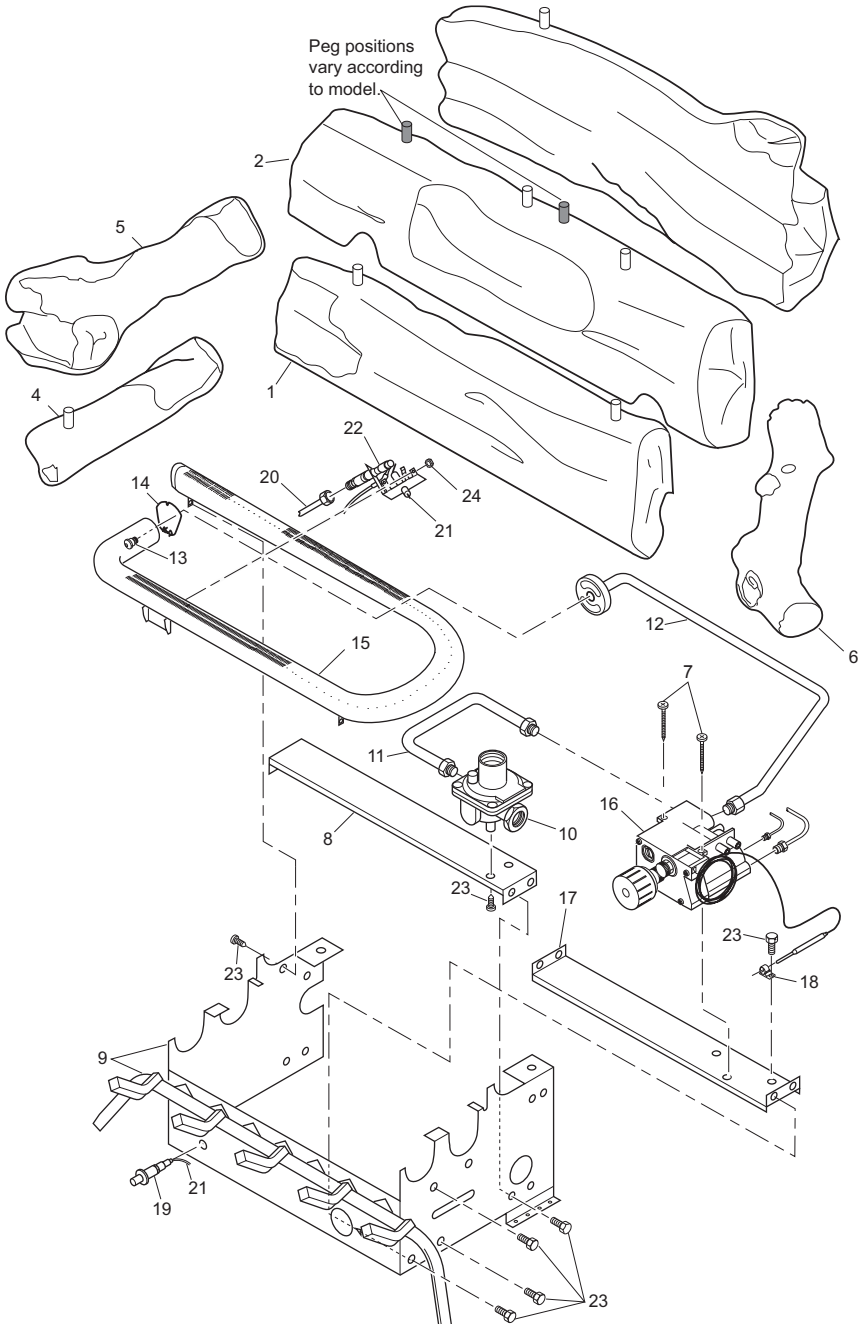

PARTS

THERMOSTATICALLY-CONTROLLED BILTMORE SPLIT OAK MODELS CCL3018PTA, CCL3018NTA, CCL3924PTA AND CCL3924NTA