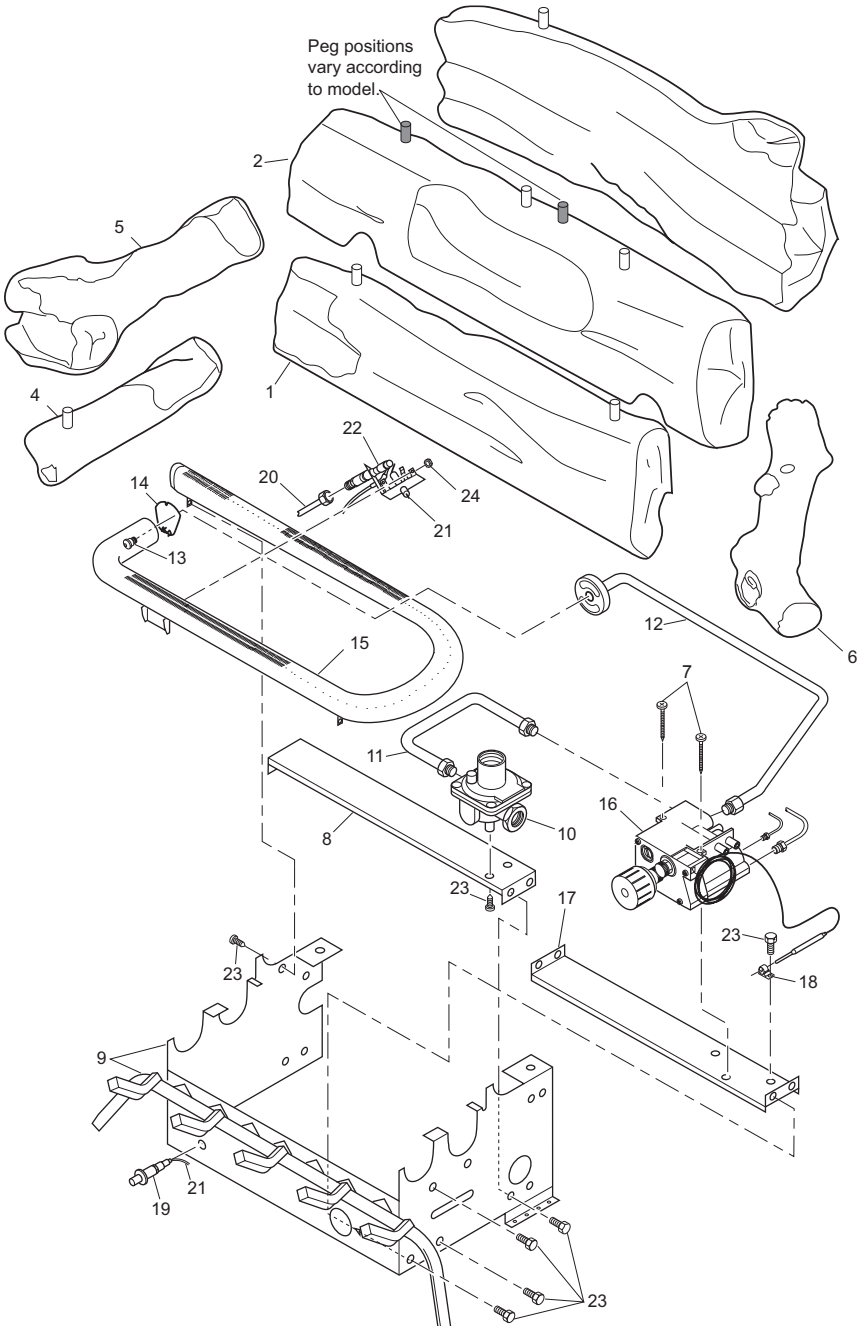

PARTS

THERMOSTATICALLY-CONTROLLED BILTMORE SPLIT OAK MODELS
CCL3018PTA, CCL3018NTA, CCL3924PTA AND CCL3924NTA