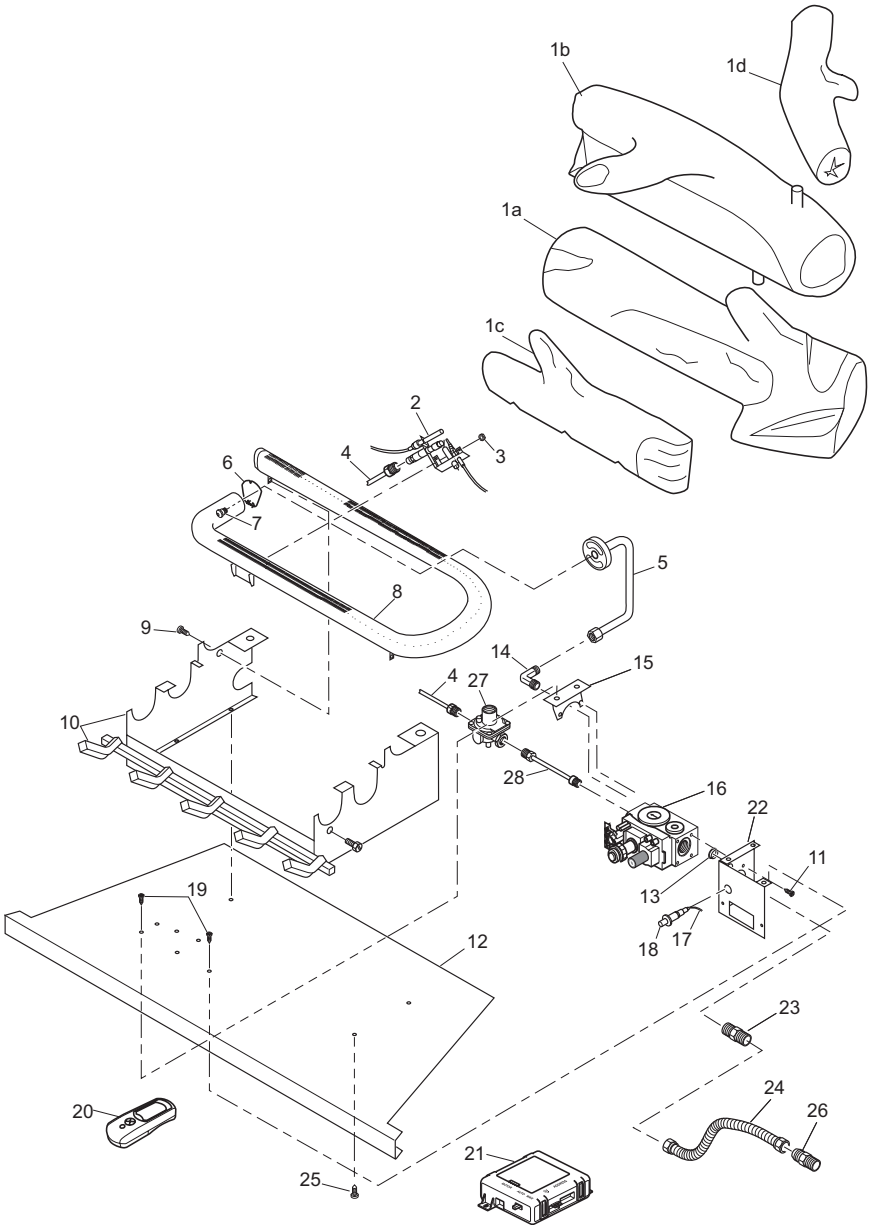

ILLUSTRATED PARTS BREAKDOWN

MODELS

LMFP33NRB AND LMFP33PRB

PARTS LIST

This list contains replaceable parts used in your fireplace. When ordering parts, follow the instructions listed under *Replacement Parts* on page 28 of this manual.

KEY NO.	PART NO.	DESCRIPTION	LMFP33PRB		QTY.
				LMFP33NRB	
1a	109072-01	Middle Log	•	•	1
1b	109073-01	Rear Log	•	•	1
1c	109074-01	Front Log	•	•	1
1d	109075-01	Right Crossover Log	•	•	1
2	103778-01	ODS Pilot	•		1
	103779-01	ODS Pilot		•	1
3	098249-01	ODS Nut	•	•	2
4	099387-09	Pilot Tube	•		1
	099387-07	Pilot Tube		•	1
5	104229-03	Burner Outlet Tube	•		1
	111331-13	Burner Outlet Tube		•	1
6	111124-01	Burner Retainer Spring	•	•	1
7	099056-31	Burner Orifice Injector	•		1
	099056-26	Burner Orifice Injector		•	1
8	102772-01	Burner	•	•	2
9	M11084-38	Screw, #8-16 x .38	•	•	4
10	104236-01CK	Painted Base Assembly	•	•	1
11	M12461-26	Screw, #10-32 x .38	•	•	4
12	**	Firebox Bottom	•	•	1
13	M50104-02	Bushing	•	•	1
14	098265-02	Elbow, Male	•	•	1
15	103782-01	Valve Bracket	•	•	1
16	111440-04	Gas Valve, Remote	•		1
	111440-03	Gas Valve, Remote		•	1
17	098271-10	Ignitor Cable	•	•	1
18	102445-01	Piezo Ignitor	•	•	1
19	098304-01	Screw	•	•	7
20	111442-02	Digital Display Remote Control	•		1
21	111441-02	Proflame Receiver	•	•	1
22	104241-01	Remote Switch Bracket	•	•	1
23	097809-02	Male Connector	•	•	1
24	101628-03	Flexible Connector (Hose)	•	•	1
25	M11084-26	Screw, #10-16 x .38	•	•	4
26	901063-01	3/8" Flare x 1/2" NPT	•	•	1
27	099918-02	Pilot Regulator		•	1
28	099387-07	Pilot Tube		•	1
PARTS AVAILABLE — NOT SHOWN					
	097555-01	Caution Decal	•	•	1

** Not a field replaceable part.