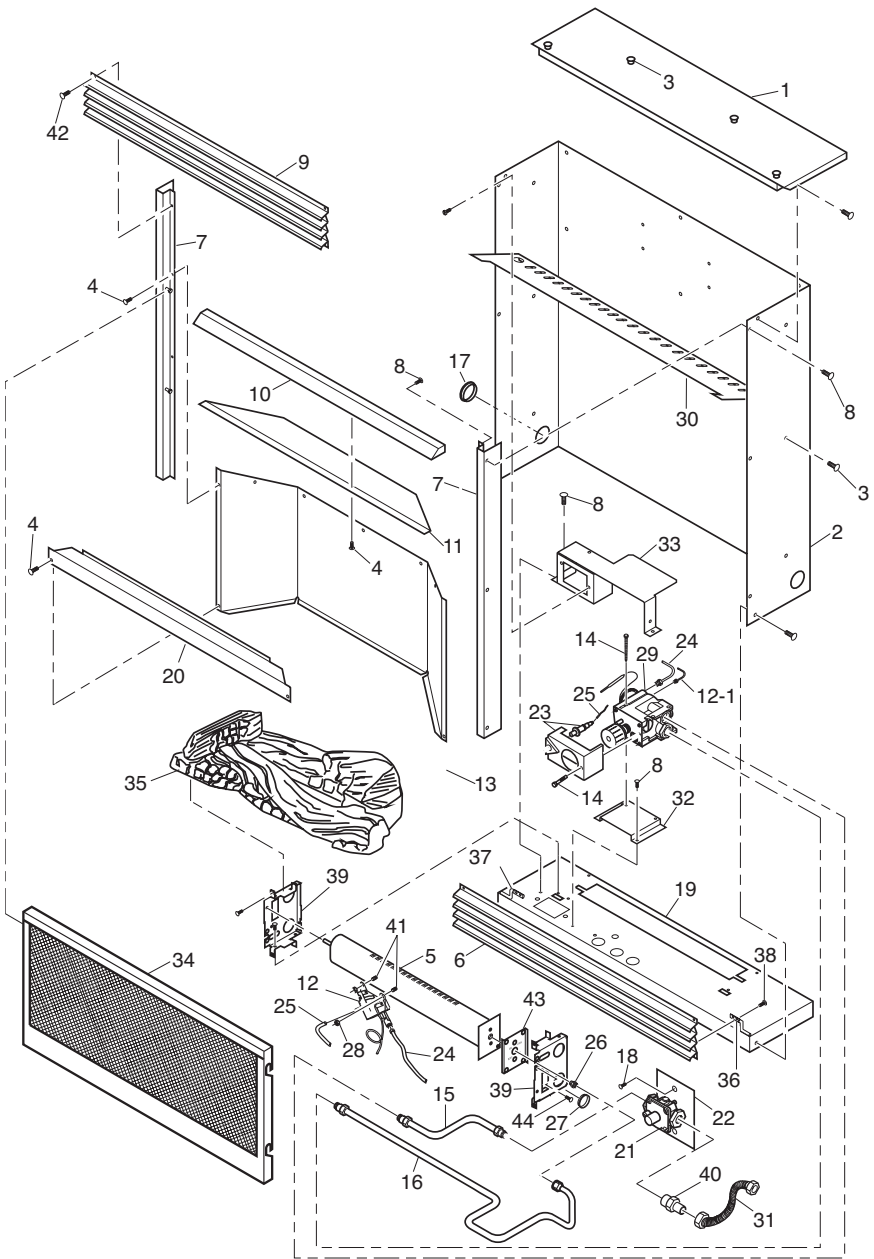

## PARTS

This list contains replaceable parts used in your fireplace. When ordering parts, follow the instructions listed under Replacement Parts on page 27 of this manual.

KEY NO.	PART NO.	DESCRIPTION			QTY.
			LGCFTP	LGCFIN	
1	102633-02	Outer Casing Top	•	•	1
2	102624-02	Outer Casing	•	•	1
3	099230-02	Shoulder Screw	•	•	14
4	098304-01	Screw, #10 x 3/8"	•	•	16
5	109824-05	Burner	•	•	1
6	103209-01	Louvered Door	•	•	1
7	102635-02	Left and Right Side Front	•	•	2
8	M11084-26	Hex Head Screw, #10 x 3/8"	•	•	28
9	103209-05	Top Louver	•	•	1
10	119521-02BR	Firebox Hood	•	•	1
11	102638-01	Firebox Top	•	•	1
12	104285-01	ODS/Pilot Assembly		•	1
	104286-01	ODS/Pilot Assembly	•		1
13	**	Firebox Wrapper	•	•	1
14	099211-01	Control Bracket Screw	•	•	2
15	103963-01	Inlet Tube	•	•	1
16	102834-01	Outlet Tube	•	•	1
17	101629-02	Bushing	•	•	1
18	098303-02	Regulator Screw	•	•	2
19	**	Outer Shell Base	•	•	1
20	102649-02	Branch Support	•	•	1
21	099415-09	Gas Regulator	•		1
	099415-10	Gas Regulator		•	1
22	102875-01	Regulator Bracket	•	•	1
23	101381-01	Valve Cover and Piezo	•	•	1
24	099387-11	Pilot Tube	•	•	1
25	098271-06	Ignitor Cable	•	•	1
26	107186-01	Injector	•		1
	107186-02	Injector		•	1
27	101629-01	Bushing	•	•	1
28	098249-01	Nut, M5	•	•	2
29	098522-23	Gas Valve		•	1
	098522-26	Gas Valve	•		1
30	102639-01	Baffle	•	•	1
31	101628-01	Flexible Connector	•	•	1
32	102869-01	Control Bracket	•	•	1
33	102731-01	Control Shield	•	•	1
34	113160-01	Screen Assembly	•	•	1
35	107154-01	Log Set	•	•	1
36	104313-01	Hinge, Right	•	•	1
37	104313-02	Hinge, Left	•	•	1
38	M10908-2	Hinge Screws	•	•	4
39	103734-01	Burner Support	•	•	2
40	097809-03	3/8" NPT x 3/8" Flare Brass Fitting	•	•	1
41	101006-02	Bracket, Pilot	•	•	1
42	098304-03	Screw, #8 x 3/8"	•	•	4
43	107634-02	NG Conversion Plate		•	1
44	M10908-75	Hex wsr head tapping screw	•	•	1
<b>PARTS AVAILABLE - NOT SHOWN</b>					
	101054-01	Lighting Instructions Plate	•	•	1
	100563-01	Warning Plate	•	•	1
	103470-01	Hardware Package	•	•	1
	GAB6094	Firebox Trim	•	•	1