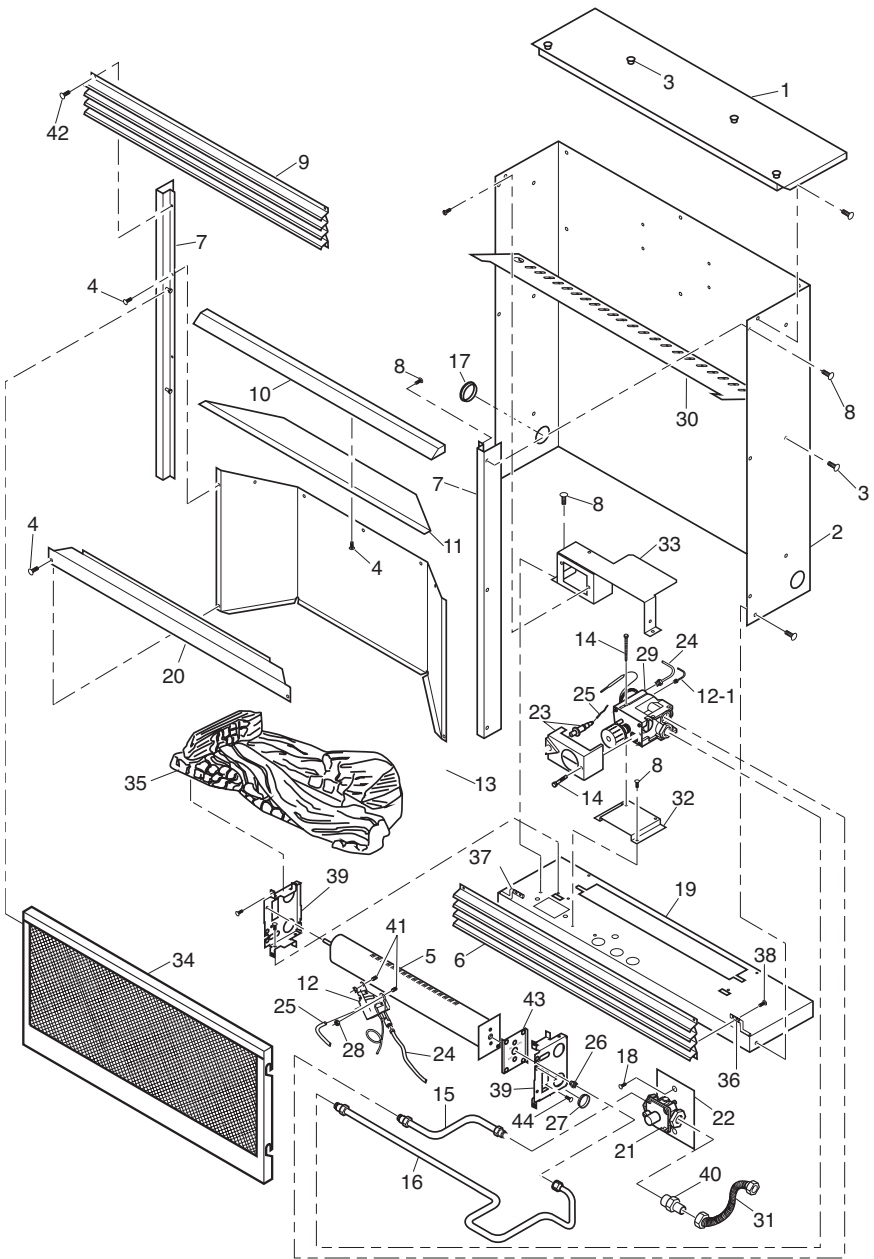

PARTS

MODELS LGCFTP AND LGCFTN

PARTS

This list contains replaceable parts used in your fireplace. When ordering parts, follow the instructions listed under Replacement Parts on page 27 of this manual.

KEY NO.	PART NO.	DESCRIPTION			QTY.
			LGCFTP	LGCFIN	
1	102633-02	Outer Casing Top	•	•	1
2	102624-02	Outer Casing	•	•	1
3	099230-02	Shoulder Screw	•	•	14
4	098304-01	Screw, #10 x 3/8"	•	•	16
5	109824-05	Burner	•	•	1
6	103209-01	Louvered Door	•	•	1
7	102635-02	Left and Right Side Front	•	•	2
8	M11084-26	Hex Head Screw, #10 x 3/8"	•	•	28
9	103209-05	Top Louver	•	•	1
10	119521-02BR	Firebox Hood	•	•	1
11	102638-01	Firebox Top	•	•	1
12	104285-01	ODS/Pilot Assembly		•	1
	104286-01	ODS/Pilot Assembly	•		1
13	**	Firebox Wrapper	•	•	1
14	099211-01	Control Bracket Screw	•	•	2
15	103963-01	Inlet Tube	•	•	1
16	102834-01	Outlet Tube	•	•	1
17	101629-02	Bushing	•	•	1
18	098303-02	Regulator Screw	•	•	2
19	**	Outer Shell Base	•	•	1
20	102649-02	Branch Support	•	•	1
21	099415-09	Gas Regulator	•		1
	099415-10	Gas Regulator		•	1
22	102875-01	Regulator Bracket	•	•	1
23	101381-01	Valve Cover and Piezo	•	•	1
24	099387-11	Pilot Tube	•	•	1
25	098271-06	Ignitor Cable	•	•	1
26	107186-01	Injector	•		1
	107186-02	Injector		•	1
27	101629-01	Bushing	•	•	1
28	098249-01	Nut, M5	•	•	2
29	098522-23	Gas Valve		•	1
	098522-26	Gas Valve	•		1
30	102639-01	Baffle	•	•	1
31	101628-01	Flexible Connector	•	•	1
32	102869-01	Control Bracket	•	•	1
33	102731-01	Control Shield	•	•	1
34	113160-01	Screen Assembly	•	•	1
35	107154-01	Log Set	•	•	1
36	104313-01	Hinge, Right	•	•	1
37	104313-02	Hinge, Left	•	•	1
38	M10908-2	Hinge Screws	•	•	4
39	103734-01	Burner Support	•	•	2
40	097809-03	3/8" NPT x 3/8" Flare Brass Fitting	•	•	1
41	101006-02	Bracket, Pilot	•	•	1
42	098304-03	Screw, #8 x 3/8"	•	•	4
43	107634-02	NG Conversion Plate		•	1
44	M10908-75	Hex wsr head tapping screw	•	•	1
PARTS AVAILABLE - NOT SHOWN					
	101054-01	Lighting Instructions Plate	•	•	1
	100563-01	Warning Plate	•	•	1
	103470-01	Hardware Package	•	•	1
	GAB6094	Firebox Trim	•	•	1