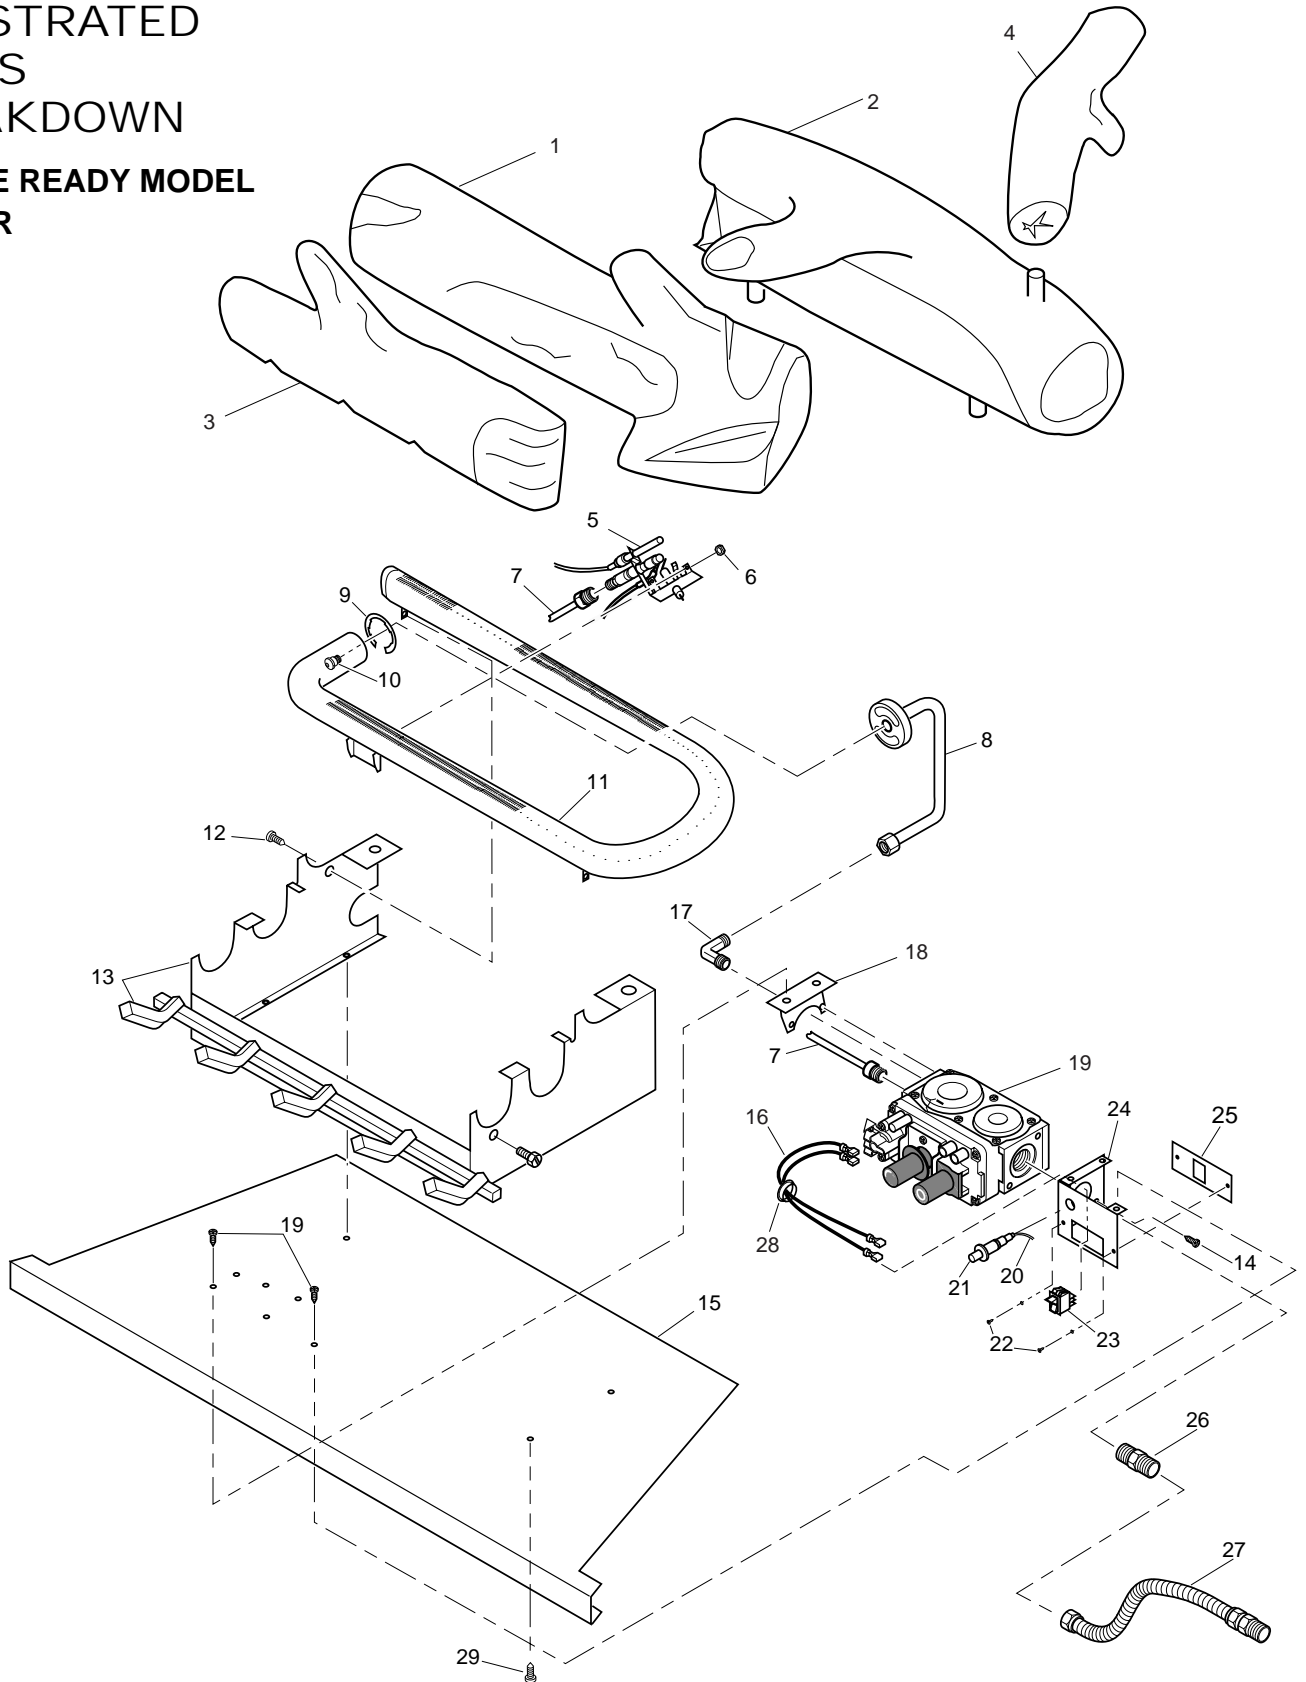

Comfort Glow® LFP33PR

UNVENTED PROPANE/LP GAS FIREPLACE

ILLUSTRATED
PARTS
BREAKDOWN

REMOTE READY MODEL
LFP33PR

OWNER'S MANUAL

PARTS LIST

This list contains replaceable parts used in your fireplace. When ordering parts, follow the instructions listed under *Replacement Parts* on page 23 of this manual.

REMOTE READY MODEL LFP33PR

KEY NO.	PART NUMBER	DESCRIPTION	QTY.
1	104937-01	Log #1, Middle	1
2	104938-01	Log #2, Back	1
3	104936-01	Log #3, Front	1
4	104939-01	Log #4, Crossover	1
5	103778-01	ODS Pilot (LP)	1
6	098249-01	ODS Nut	2
7	099387-03	Pilot Tube	1
8	104229-02	Burner Outlet Tube	1
9	102843-01	Burner Clip	1
10	099056-19	Burner Orifice Injector	1
11	102772-01	Burner	2
12	M11084-38	Screw, #8 x .38	2
13	104236-01CK	Painted Base Assy	1
14	M12461-26	Screw, #10 x .32	4
15	104238-01CK	Firebox Bottom	1
16	103284-03	Wiring Harness	1
17	098265-02	Elbow, Male	1
18	103782-01	Valve Bracket	1
19	103781-02	Gas Control Valve	1
20	098271-03	Ignitor Cable	1
21	102445-01	Piezo Ignitor	1
22	098304-01	Pan Head Screw #10	10
23	099998-01	Switch	1
24	104241-01	Remote Switch Bracket	1
25	103587-02CK	Switch Plate	1
26	097809-02	Male Connector	1
27	101628-03	Flexible Connector (Hose)	1
28	M50104-02	Bushing	1
29	M11084-26	Screw, #10 x .38	4
PARTS AVAILABLE — NOT SHOWN			
	100639-01	Caution Decal	1
	101416-43	Information Video	1