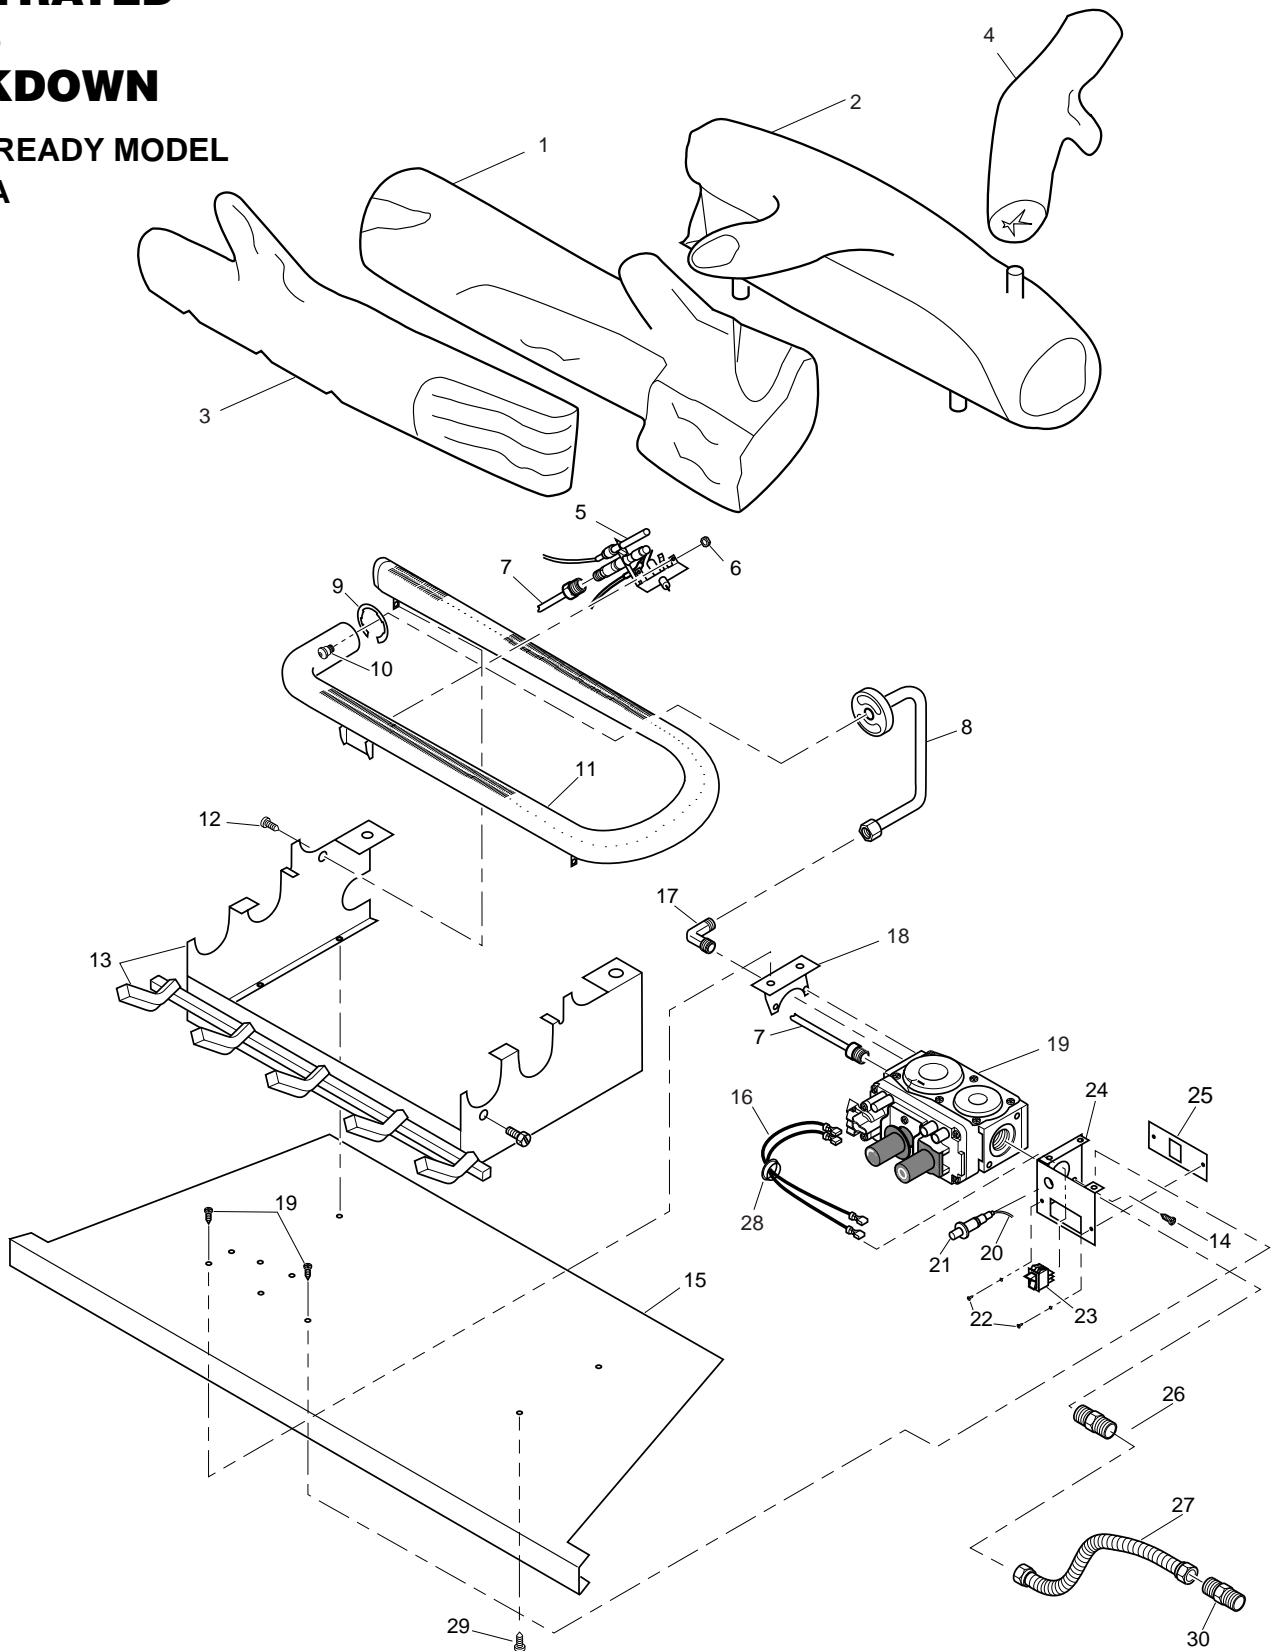

Comfort Glow® LFP33PRA

UNVENTED PROPANE/LP GAS FIREPLACE

ILLUSTRATED PARTS BREAKDOWN

REMOTE READY MODEL
LFP33PRA

OWNER'S MANUAL

PARTS LIST

This list contains replaceable parts used in your fireplace. When ordering parts, follow the instructions listed under *Replacement Parts* on page 23 of this manual.

REMOTE READY MODEL LFP33PRA

KEY NO.	PART NUMBER	DESCRIPTION	QTY.
1	104937-01	Log #1, Middle	1
2	104938-01	Log #2, Back	1
3	104936-01	Log #3, Front	1
4	104939-01	Log #4, Crossover	1
5	103778-01	ODS Pilot (LP)	1
6	098249-01	ODS Nut	2
7	099387-03	Pilot Tube	1
8	104229-02	Burner Outlet Tube	1
9	102843-01	Burner Clip	1
10	099056-19	Burner Orifice Injector	1
11	102772-01	Burner	2
12	M11084-38	Screw, #8 x .38	2
13	104236-01CK	Painted Base Assy	1
14	M12461-26	Screw, #10 x .32	4
15	104238-01CK	Firebox Bottom	1
16	103284-03	Wiring Harness	1
17	098265-02	Elbow, Male	1
18	103782-01	Valve Bracket	1
19	103781-02	Gas Control Valve	1
20	098271-03	Ignitor Cable	1
21	102445-01	Piezo Ignitor	1
22	098304-01	Pan Head Screw #10	10
23	099998-01	Switch	1
24	104241-01	Remote Switch Bracket	1
25	103587-02CK	Switch Plate	1
26	097809-02	Male Connector	1
27	101628-03	Flexible Connector (Hose)	1
28	M50104-02	Bushing	1
29	M11084-26	Screw, #10 x .38	4
30	901256-01	Fitting 3/8" Flare to 1/2"NPT	1
PARTS AVAILABLE — NOT SHOWN			
	100639-01	Caution Decal	1
	101416-43	Information Video	1