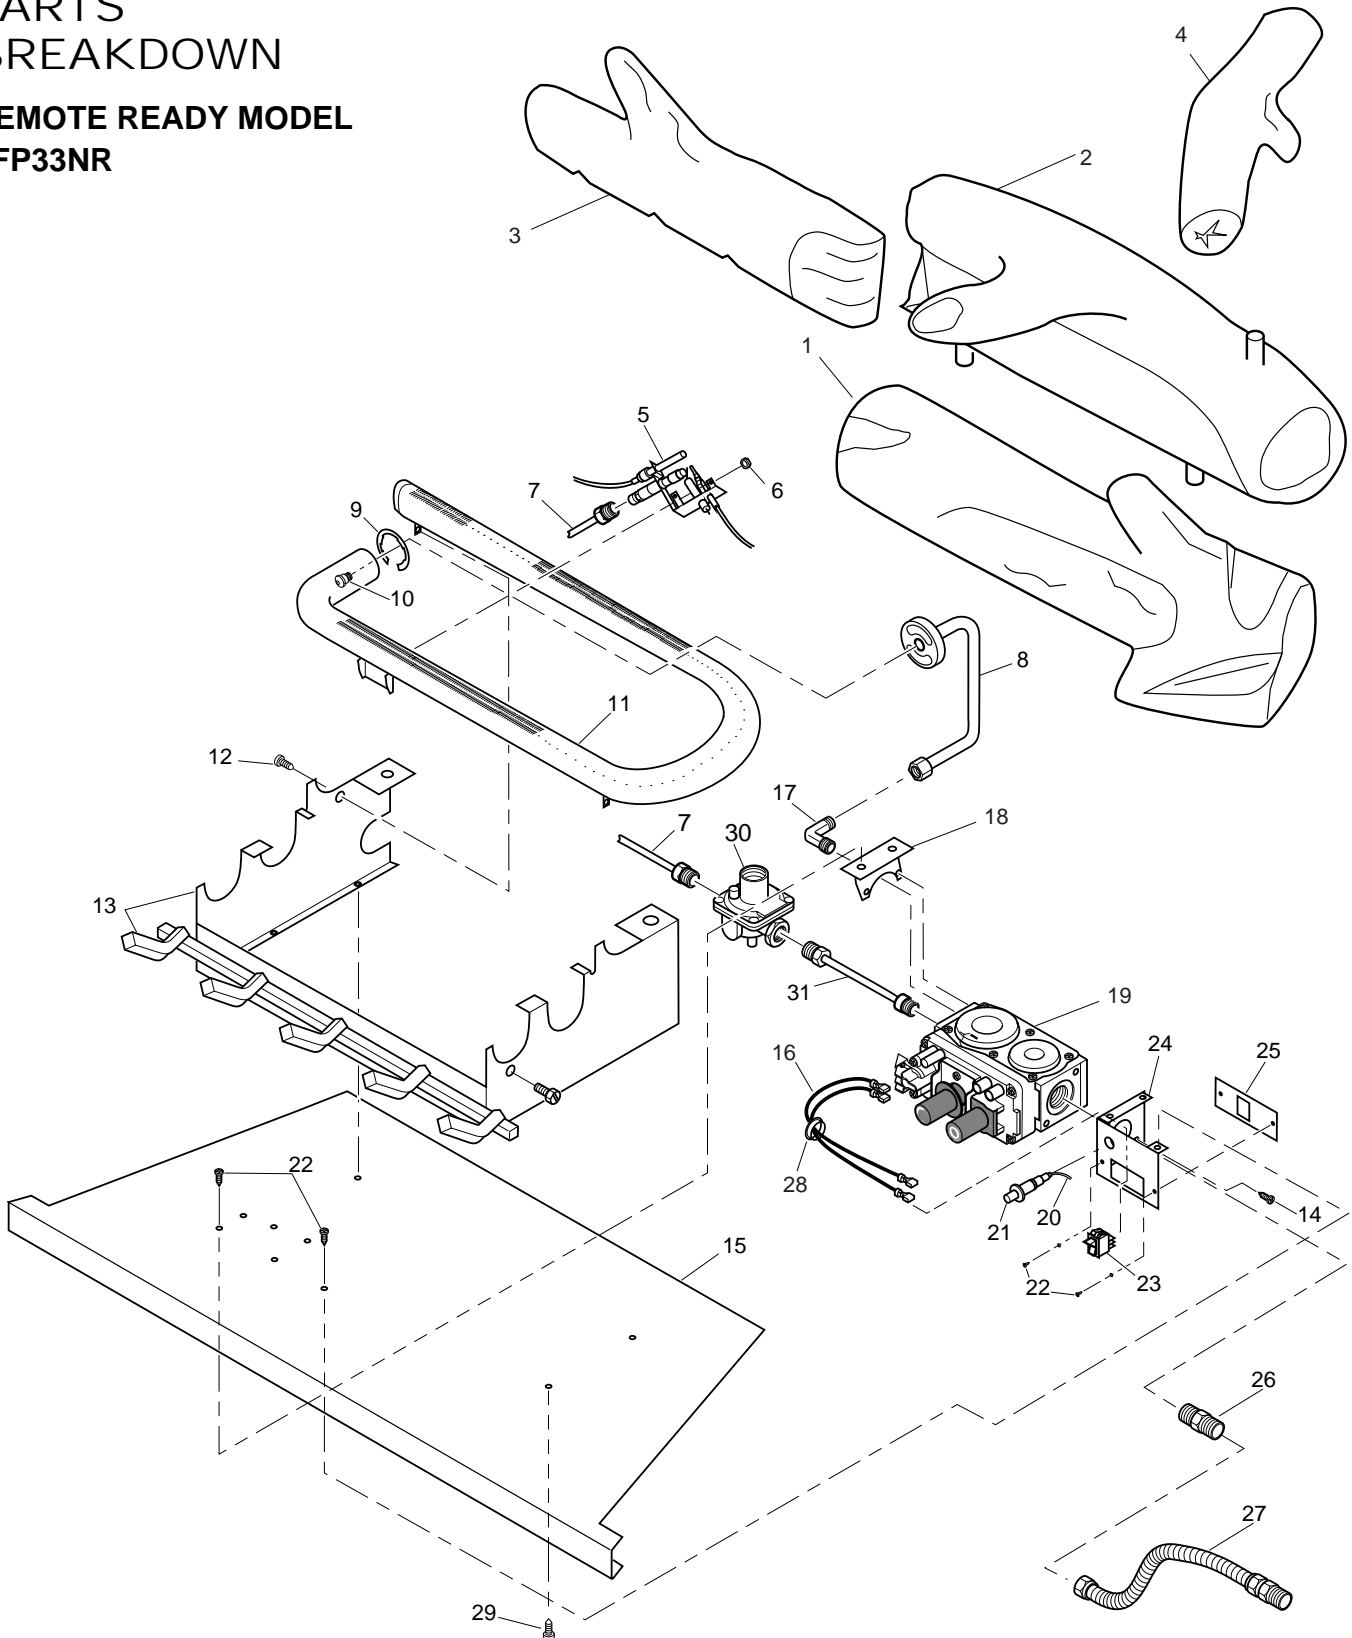

Comfort Glow® LFP33NR

UNVENTED NATURAL GAS FIREPLACE

ILLUSTRATED PARTS BREAKDOWN

REMOTE READY MODEL LFP33NR

OWNER'S MANUAL

PARTS LIST

This list contains replaceable parts used in your fireplace. When ordering parts, follow the instructions listed under *Replacement Parts* on page 23 of this manual.

REMOTE READY MODEL LFP33NR

KEY NO.	PART NUMBER	DESCRIPTION	QTY.
1	104937-01	Middle Log (#1)	1
2	104938-01	Back Log (#2)	1
3	104936-01	Front Log (#3)	1
4	104939-01	Crossover Log (#4)	1
5	103779-01	ODS Pilot (NG)	1
6	098249-01	ODS Nut	2
7	100609-01	Pilot Tube (Regulator to Pilot)	1
8	104229-01	Burner Outlet Tube	1
9	102843-01	Burner Clip	1
10	099056-26	Burner Orifice Injector	1
11	102772-01	Burner	2
12	M11084-38	Screw, #8 x .38	2
13	104236-01CK	Painted Base Assy	1
14	M12461-26	Screw, #10 x .32	6
15	104238-01CK	Firebox Bottom	1
16	103284-03	Wiring Harness	1
17	098265-02	Elbow, Male	1
18	103782-01	Valve Bracket	1
19	103781-01	Gas Control Valve	1
20	098271-03	Ignitor Cable	1
21	102445-01	Piezo Ignitor	1
22	098304-01	Phillips Pan Head Screw #10	10
23	099998-01	Switch	1
24	104241-01	Remote Switch Bracket	1
25	103587-02CK	Switch Plate	1
26	097809-02	Male Connector	1
27	101628-03	Flexible Connector (Hose)	1
28	M50104-02	Bushing	1
29	M11084-26	Screw, #10 x .38	4
30	099918-02	Pilot Regulator	1
31	099387-07	Pilot Tube (Valve to Regulator)	1
PARTS AVAILABLE — NOT SHOWN			
	100693-01	Caution Decal	1
	101416-43	Information Video	1