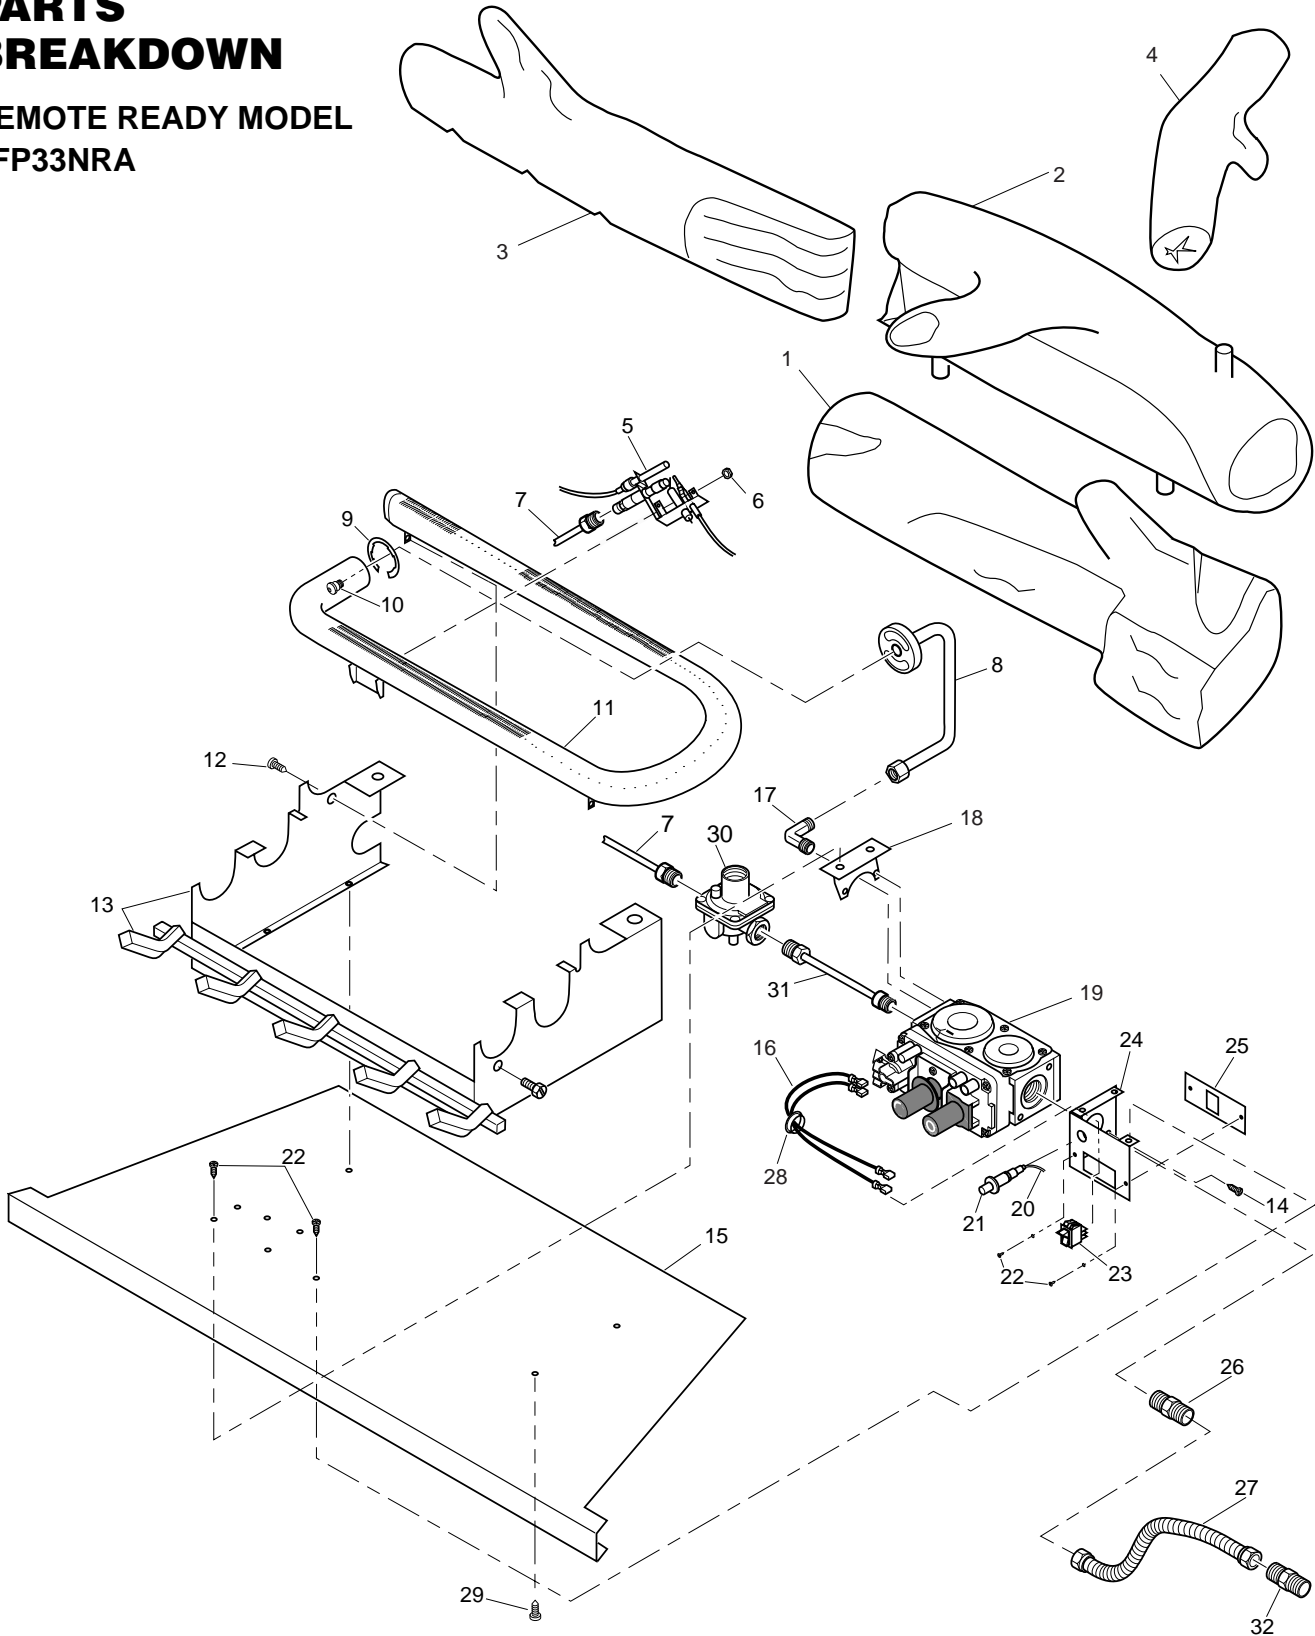

Comfort Glow® LFP33NRA

UNVENTED NATURAL GAS FIREPLACE

ILLUSTRATED PARTS BREAKDOWN

REMOTE READY MODEL
LFP33NRA

OWNER'S MANUAL

PARTS LIST

REMOTE READY MODEL LFP33NRA

This list contains replaceable parts used in your fireplace. When ordering parts, follow the instructions listed under *Replacement Parts* on page 23 of this manual.

KEY NO.	PART NUMBER	DESCRIPTION	QTY.
1	104937-01	Middle Log (#1)	1
2	104938-01	Back Log (#2)	1
3	104936-01	Front Log (#3)	1
4	104939-01	Crossover Log (#4)	1
5	103779-01	ODS Pilot (NG)	1
6	098249-01	ODS Nut	2
7	100609-01	Pilot Tube (Regulator to Pilot)	1
8	104229-01	Burner Outlet Tube	1
9	102843-01	Burner Clip	1
10	099056-26	Burner Orifice Injector	1
11	102772-01	Burner	2
12	M11084-38	Screw, #8 x .38	2
13	104236-01CK	Painted Base Assy	1
14	M12461-26	Screw, #10 x .32	6
15	104238-01CK	Firebox Bottom	1
16	103284-03	Wiring Harness	1
17	098265-02	Elbow, Male	1
18	103782-01	Valve Bracket	1
19	103781-01	Gas Control Valve	1
20	098271-03	Ignitor Cable	1
21	102445-01	Piezo Ignitor	1
22	098304-01	Phillips Pan Head Screw #10	10
23	099998-01	Switch	1
24	104241-01	Remote Switch Bracket	1
25	103587-02CK	Switch Plate	1
26	097809-02	Male Connector	1
27	101628-03	Flexible Connector (Hose)	1
28	M50104-02	Bushing	1
29	M11084-26	Screw, #10 x .38	4
30	099918-02	Pilot Regulator	1
31	099387-07	Pilot Tube (Valve to Regulator)	1
32	901256-01	Fitting 3/8" Flare to 1/2" NPT	1
PARTS AVAILABLE — NOT SHOWN			
	100693-01	Caution Decal	1
	101416-43	Information Video	1