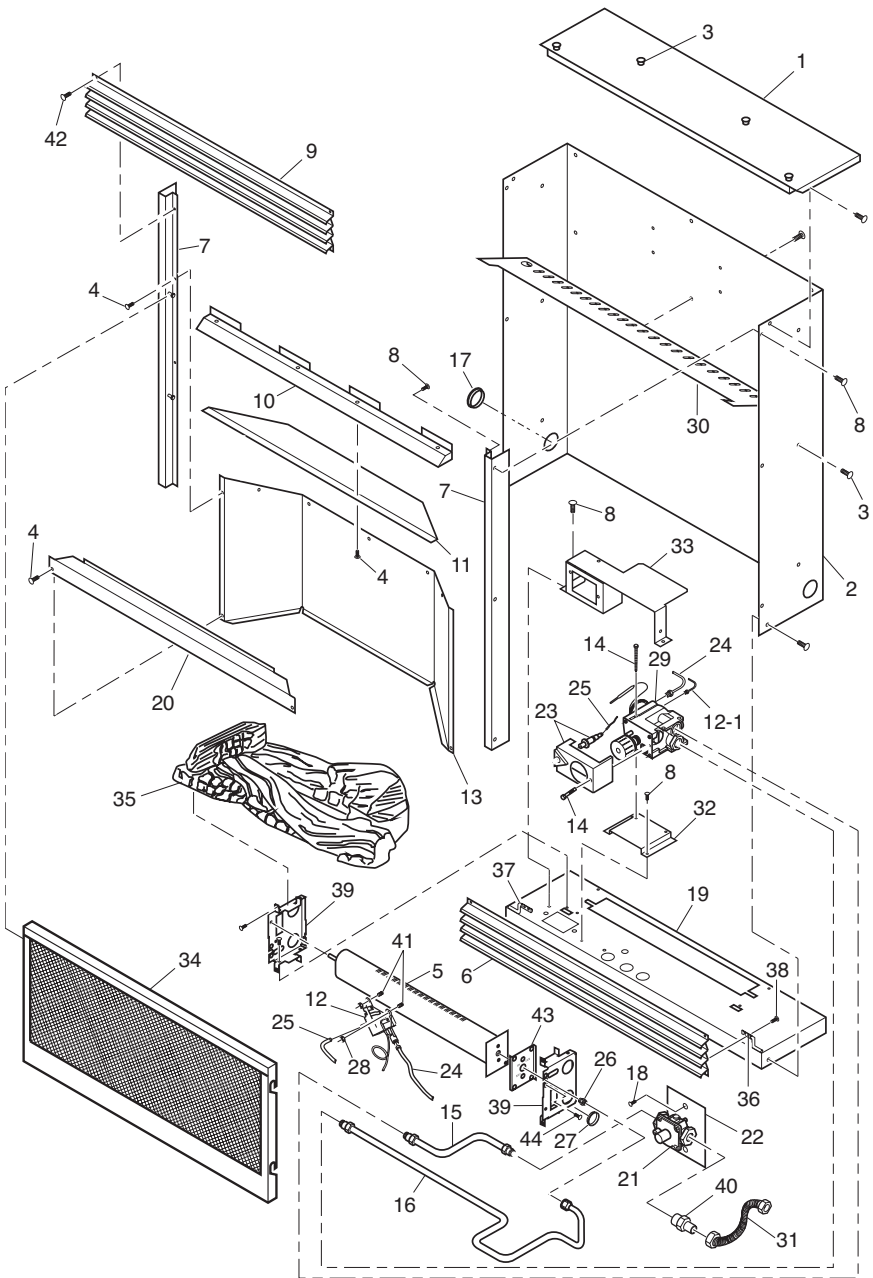

PARTS

MODELS CGCFTP AND CGCFTN

PARTS LIST

This list contains replaceable parts used in your fireplace. When ordering parts, follow the instructions listed under Replacement Parts on page 26 of this manual.

KEY			CGCFTP	CGCFTN	QTY.
NO.	PART NO.	DESCRIPTION			
1	102633-02	Outer Casing Top	•	•	1
2	102624-02	Outer Casing	•	•	1
3	099230-02	Shoulder Screw	•	•	14
4	098304-01	Screw, #10 x 3/8"	•	•	16
5	109824-05	Burner	•	•	1
6	103209-01	Louvered Door	•	•	1
7	102635-02	Left and Right Side Front	•	•	2
8	M11084-26	Hex Head Screw, #10 x 3/8"	•	•	28
9	103209-05	Top Louver	•	•	1
10	104281-02BR	Firebox Hood	•	•	1
11	102638-01	Firebox Top	•	•	1
12	104285-01	ODS/Pilot Assembly	•	•	1
	104286-01	ODS/Pilot Assembly	•	•	1
13	**	Firebox Wrapper	•	•	1
14	099211-01	Control Bracket Screw	•	•	2
15	103963-01	Inlet Tube	•	•	1
16	102834-01	Outlet Tube	•	•	1
17	101629-02	Bushing	•	•	1
18	098303-02	Regulator Screw	•	•	2
19	**	Outer Shell Base	•	•	1
20	102649-02	Branch Support	•	•	1
21	099415-09	Gas Regulator	•	•	1
	099415-10	Gas Regulator	•	•	1
22	102875-01	Regulator Bracket	•	•	1
23	101381-01	Valve Cover and Piezo	•	•	1
24	099387-11	Pilot Tube	•	•	1
25	098271-06	Ignitor Cable	•	•	1
26	107186-01	Injector	•	•	1
	107186-02	Injector	•	•	1
27	101629-01	Bushing	•	•	1
28	098249-01	Nut, M5	•	•	2
29	098522-23	Gas Valve	•	•	1
	098522-26	Gas Valve	•	•	1
30	102639-01	Baffle	•	•	1
31	101628-01	Flexible Connector	•	•	1
32	102869-01	Control Bracket	•	•	1
33	102731-01	Control Shield	•	•	1
34	113160-01	Screen Assembly	•	•	1
35	107154-01	Log Set	•	•	1
36	104313-01	Hinge, Right	•	•	1
37	104313-02	Hinge, Left	•	•	1
38	M10908-2	Hinge Screws	•	•	4
39	103734-01	Burner Support	•	•	2
40	097809-03	3/8" NPT x 3/8" Flare Brass Fitting	•	•	1
41	101006-02	Bracket, Pilot	•	•	1
42	098304-03	Screw, #8 x 3/8"	•	•	4
43	107634-02	NG Conversion Plate	•	•	1
44	M10908-75	Hex wsr head tapping screw	•	•	1
PARTS AVAILABLE - NOT SHOWN					
	101054-01	Lighting Instructions Plate	•	•	1
	100563-01	Warning Plate	•	•	1
	103470-01	Hardware Package	•	•	1

** Part not available for field replacement.