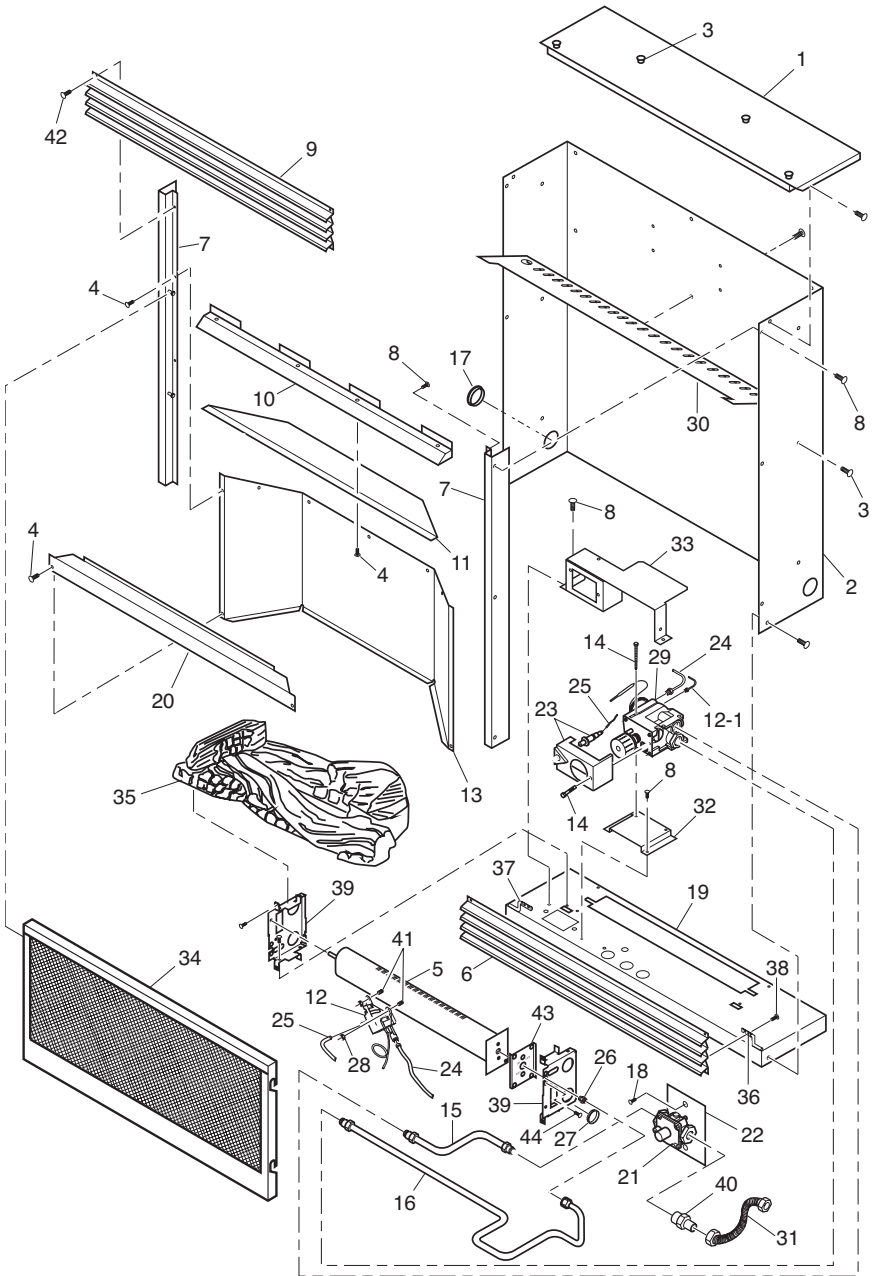

## PARTS LIST

This list contains replaceable parts used in your fireplace. When ordering parts, follow the instructions listed under Replacement Parts on page 26 of this manual.

KEY			CGCFTP	CGCFTN	QTY.
NO.	PART NO.	DESCRIPTION			
1	102633-02	Outer Casing Top	•	•	1
2	102624-02	Outer Casing	•	•	1
3	099230-02	Shoulder Screw	•	•	14
4	098304-01	Screw, #10 x 3/8"	•	•	16
5	109824-05	Burner	•	•	1
6	103209-01	Louvered Door	•	•	1
7	102635-02	Left and Right Side Front	•	•	2
8	M11084-26	Hex Head Screw, #10 x 3/8"	•	•	28
9	103209-05	Top Louver	•	•	1
10	104281-02BR	Firebox Hood	•	•	1
11	102638-01	Firebox Top	•	•	1
12	104285-01	ODS/Pilot Assembly	•	•	1
	104286-01	ODS/Pilot Assembly	•	•	1
13	**	Firebox Wrapper	•	•	1
14	099211-01	Control Bracket Screw	•	•	2
15	103963-01	Inlet Tube	•	•	1
16	102834-01	Outlet Tube	•	•	1
17	101629-02	Bushing	•	•	1
18	098303-02	Regulator Screw	•	•	2
19	**	Outer Shell Base	•	•	1
20	102649-02	Branch Support	•	•	1
21	099415-09	Gas Regulator	•	•	1
	099415-10	Gas Regulator	•	•	1
22	102875-01	Regulator Bracket	•	•	1
23	101381-01	Valve Cover and Piezo	•	•	1
24	099387-11	Pilot Tube	•	•	1
25	098271-06	Ignitor Cable	•	•	1
26	107186-01	Injector	•	•	1
	107186-02	Injector	•	•	1
27	101629-01	Bushing	•	•	1
28	098249-01	Nut, M5	•	•	2
29	098522-23	Gas Valve	•	•	1
	098522-26	Gas Valve	•	•	1
30	102639-01	Baffle	•	•	1
31	101628-01	Flexible Connector	•	•	1
32	102869-01	Control Bracket	•	•	1
33	102731-01	Control Shield	•	•	1
34	113160-01	Screen Assembly	•	•	1
35	107154-01	Log Set	•	•	1
36	104313-01	Hinge, Right	•	•	1
37	104313-02	Hinge, Left	•	•	1
38	M10908-2	Hinge Screws	•	•	4
39	103734-01	Burner Support	•	•	2
40	097809-03	3/8" NPT x 3/8" Flare Brass Fitting	•	•	1
41	101006-02	Bracket, Pilot	•	•	1
42	098304-03	Screw, #8 x 3/8"	•	•	4
43	107634-02	NG Conversion Plate	•	•	1
44	M10908-75	Hex wsr head tapping screw	•	•	1
<b>PARTS AVAILABLE - NOT SHOWN</b>					
	101054-01	Lighting Instructions Plate	•	•	1
	100563-01	Warning Plate	•	•	1
	103470-01	Hardware Package	•	•	1